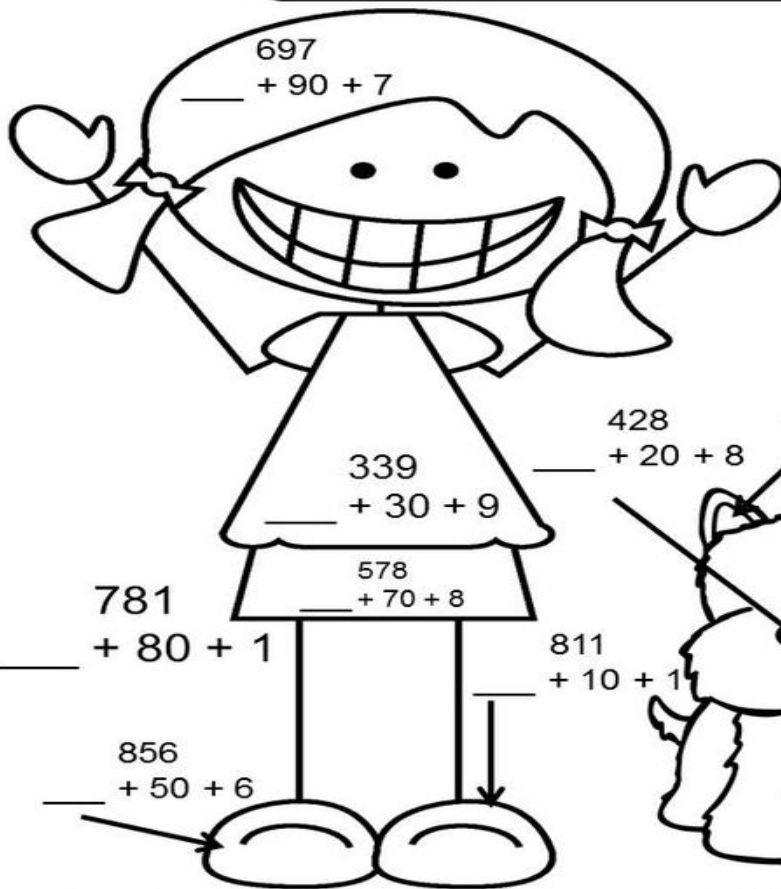

Name: _____

Directions: Color by code, pick your own skin tone.

Color Code

300 = Green	400 = Pink	500 = Yellow
600 = Black	700 = Light Blue	800 = Brown

$$\begin{array}{r} 754 \\ + 50 + 4 \\ \hline \end{array}$$

$$\begin{array}{r} 723 \\ + 20 + 3 \\ \hline \end{array}$$

$$\begin{array}{r} 428 \\ + 20 + 8 \\ \hline \end{array}$$

$$\begin{array}{r} 492 \\ + 90 + 2 \\ \hline \end{array}$$

$$\begin{array}{r} 811 \\ + 10 + 1 \\ \hline \end{array}$$

$$\begin{array}{r} 612 \\ + 10 + 2 \\ \hline \end{array}$$