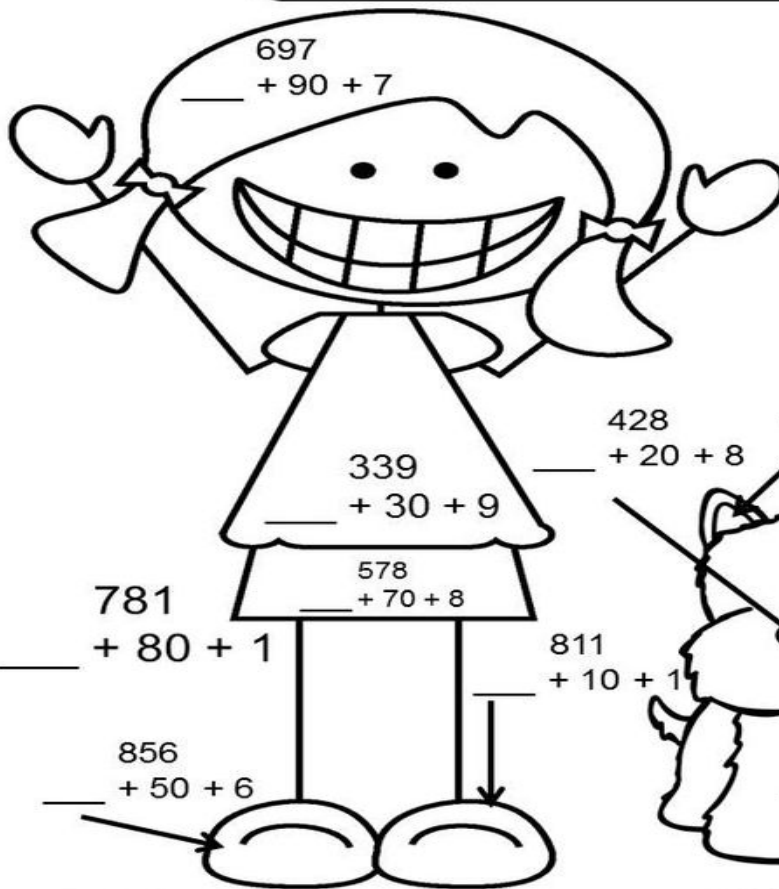

Name: \_\_\_\_\_

**Directions:** Color by code, pick your own skin tone.

**Color Code**

300 = Green	400 = Pink	500 = Yellow
600 = Black	700 = Light Blue	800 = Brown

$$\begin{array}{r} 754 \\ + 50 + 4 \\ \hline \end{array}$$

$$\begin{array}{r} 723 \\ + 20 + 3 \\ \hline \end{array}$$