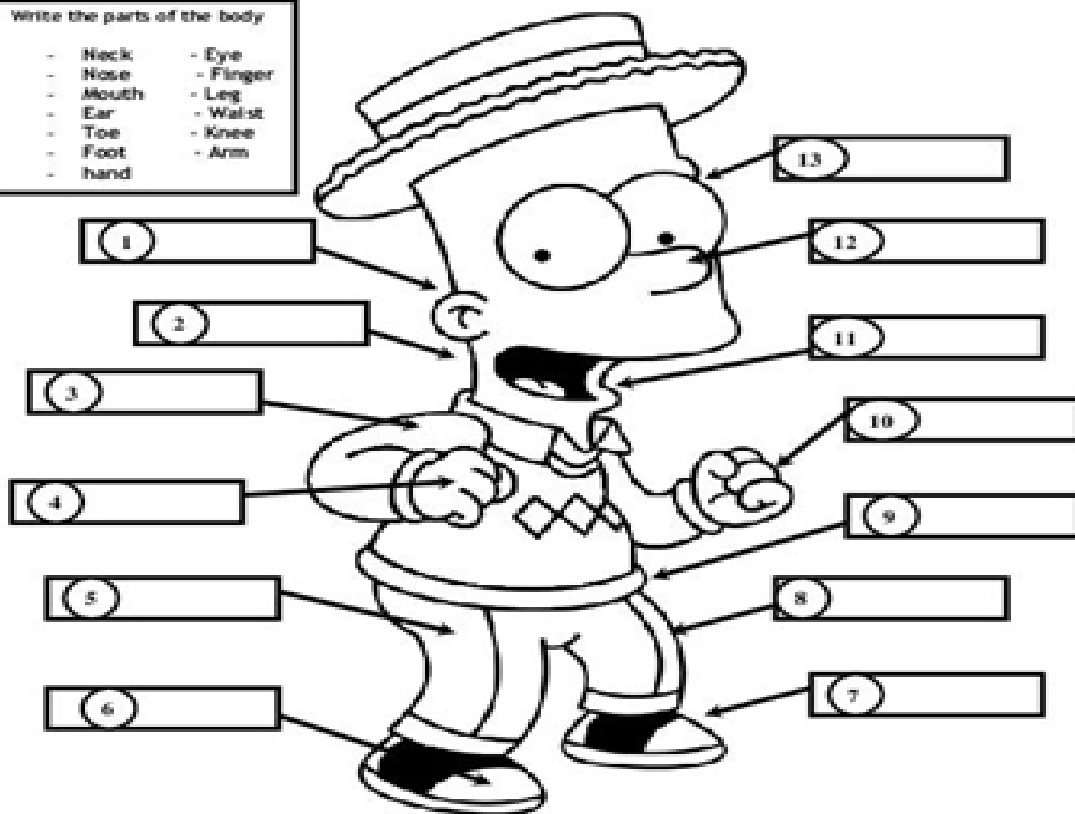

# BODY PARTS

Write the parts of the body

- Neck
- Nose
- Mouth
- Ear
- Toe
- Foot
- hand
- Eye
- Finger
- Leg
- Waist
- Knee
- Arm

Colour Bart's body as indicated:

- |       |    |      |   |
|-------|----|------|---|
| Eye   | 👁️ | Nose | 👃 |
| Hand  | 👋  | Foot | 👣 |
| Ear   | 👂  | Arm  | 👊 |
| Waist | 👔  | Neck | 👤 |