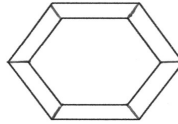

EcoBorder Tree Ring Shapes

Square – each angle is
a 45 degree angle

Pentagon – each angle is
a 36 degree angle

Hexagon – each angle is
a 30 degree angle

Octagon – each angle is
a 22.5 degree angle

In all cases your pieces
will look like this, with
different angles of course.