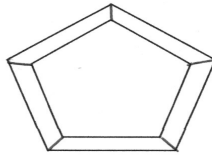

EcoBorder Tree Ring Shapes

Square – each angle is
a 45 degree angle

Pentagon – each angle is
a 36 degree angle

Hexagon – each angle is
a 30 degree angle

Octagon – each angle is
a 22.5 degree angle

In all cases your pieces
will look like this, with
different angles of course.