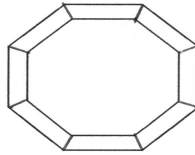

EcoBorder Tree Ring Shapes

Square – each angle is
a 45 degree angle

Pentagon – each angle is
a 36 degree angle

Hexagon – each angle is
a 30 degree angle

Octagon – each angle is
a 22.5 degree angle

In all cases your pieces
will look like this, with
different angles of course.