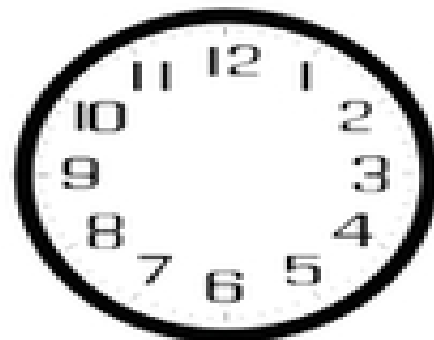

Draw the Correct Time

Draw the hands to show the correct time on each clock.

7:00

4:00

1:00

10:00