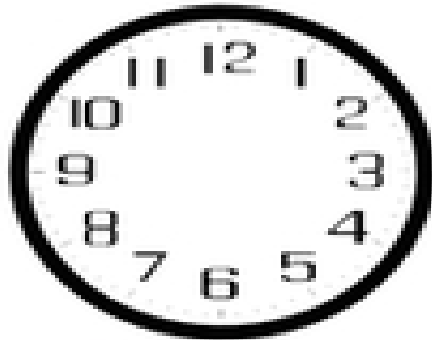

Draw the Correct Time

Draw the hands to show the correct time on each clock.

7:00

4:00

1:00

10:00