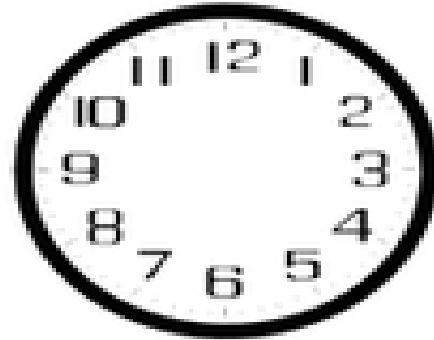

Draw the Correct Time

Draw the hands to show the correct time on each clock.

7:00

4:00

1:00

10:00