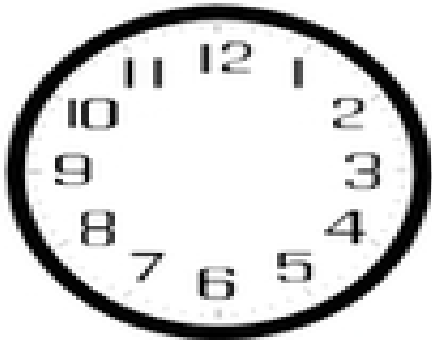

Draw the Correct Time

Draw the hands to show the correct time on each clock.

7:00

4:00

1:00

10:00