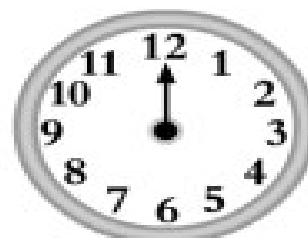

### What time is it?

Look at the clocks below. Draw the second clock hand to display the time shown at the bottom of each clock.

**1:00**

**7:00**

**10:00**

**6:00**

**9:00**

**8:00**