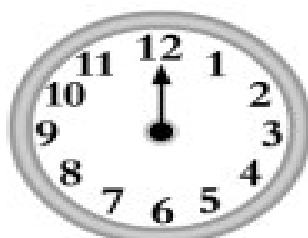

### What time is it?

Look at the clocks below. Draw the second clock hand to display the time shown at the bottom of each clock.

**1:00**

**7:00**

**10:00**

**6:00**

**9:00**

**8:00**