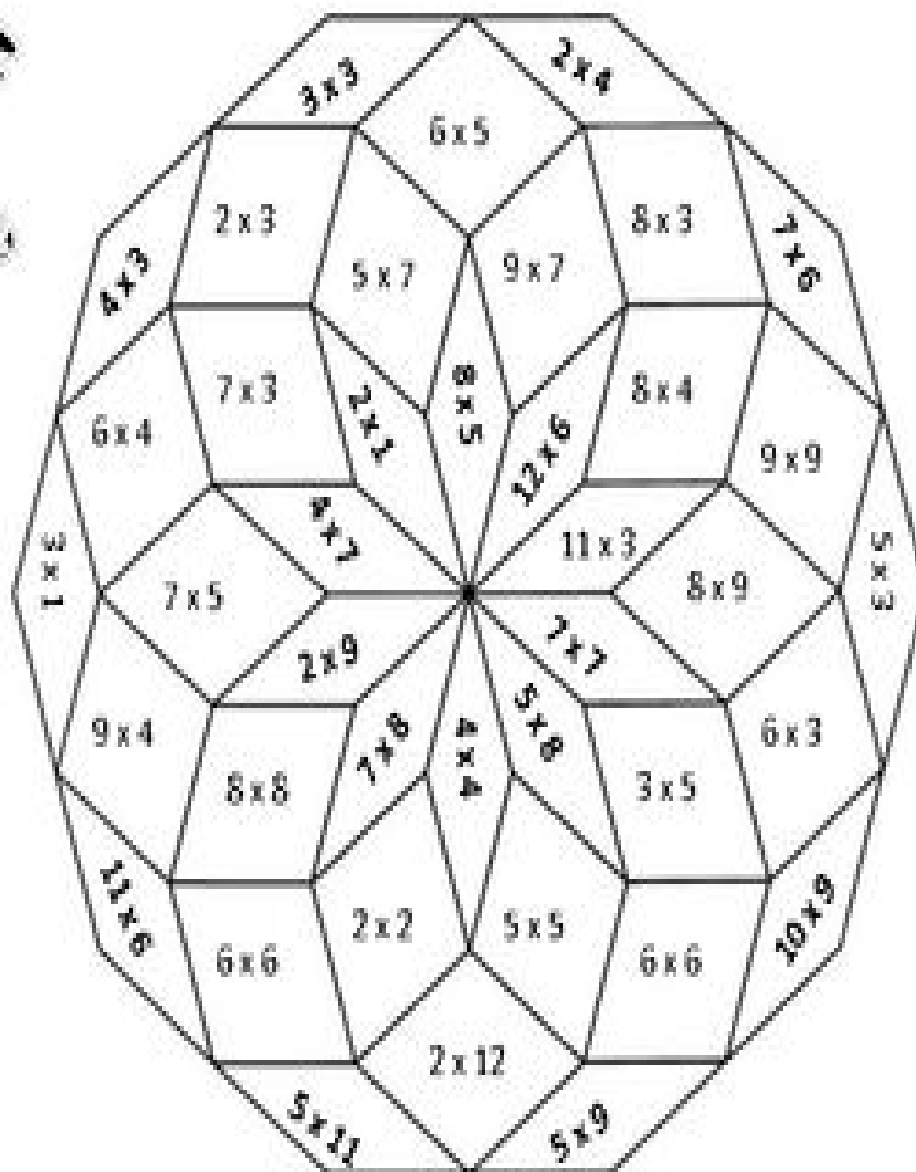

# Multiplication Mosaic

## Color Key

Even Numbers - Red

Odd Numbers - Blue

Name: \_\_\_\_\_