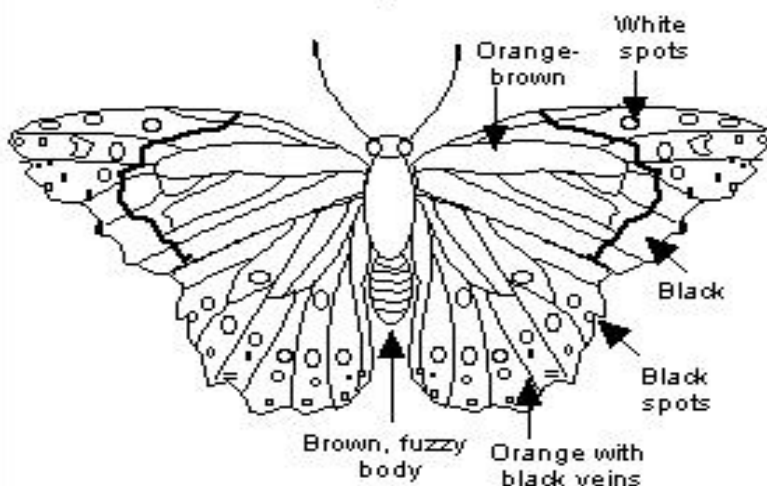

Painted Lady Butterfly Life Cycle

Pale green egg with
12-14 longitudinal ridges

Egg

The size of a
pin head

Black to purple with yellow-green
stripes and long spines

Larva = Caterpillar

The caterpillar eats and
grows a tremendous amount.

The adult female
lays an egg that
was fertilized by
the male.

The caterpillar
attaches itself
upside-down to
a twig or leaf
and forms a hard
outer shell.

Adult = Butterfly

Adults live for only a short time. They
cannot eat; they only drink through
their straw-like spiral proboscis.
They will fly, mate, and reproduce.

A fully-grown
adult butterfly
emerges from
the chrysalis.

Reddish
brown
pupa

Pupa = Chrysalis

Inside the pupa, the
caterpillar changes
into a butterfly.

Copyright ©ZoomSchool.com