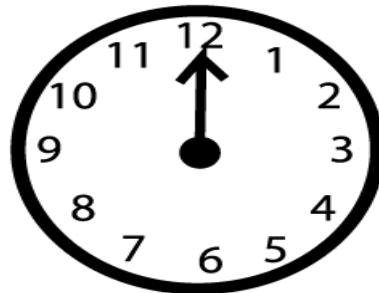

# Teaching Time Worksheet

Name \_\_\_\_\_

Read the time below and draw the little hand on the clocks to show the time.

1

7:00

2

10:00