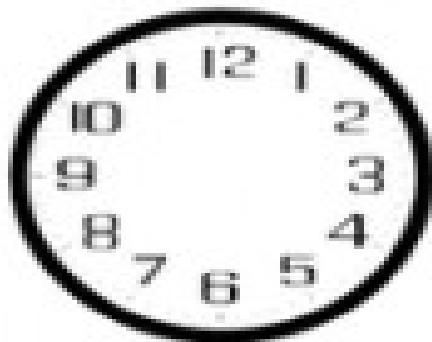

# Draw the Correct Time

Draw the hands to show the correct time on each clock.

7:00

4:00

1:00

10:00