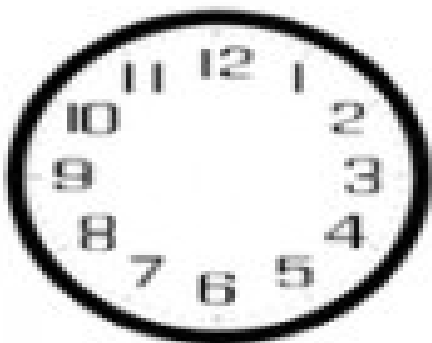

# Draw the Correct Time

Draw the hands to show the correct time on each clock.

7:00

4:00

1:00

10:00