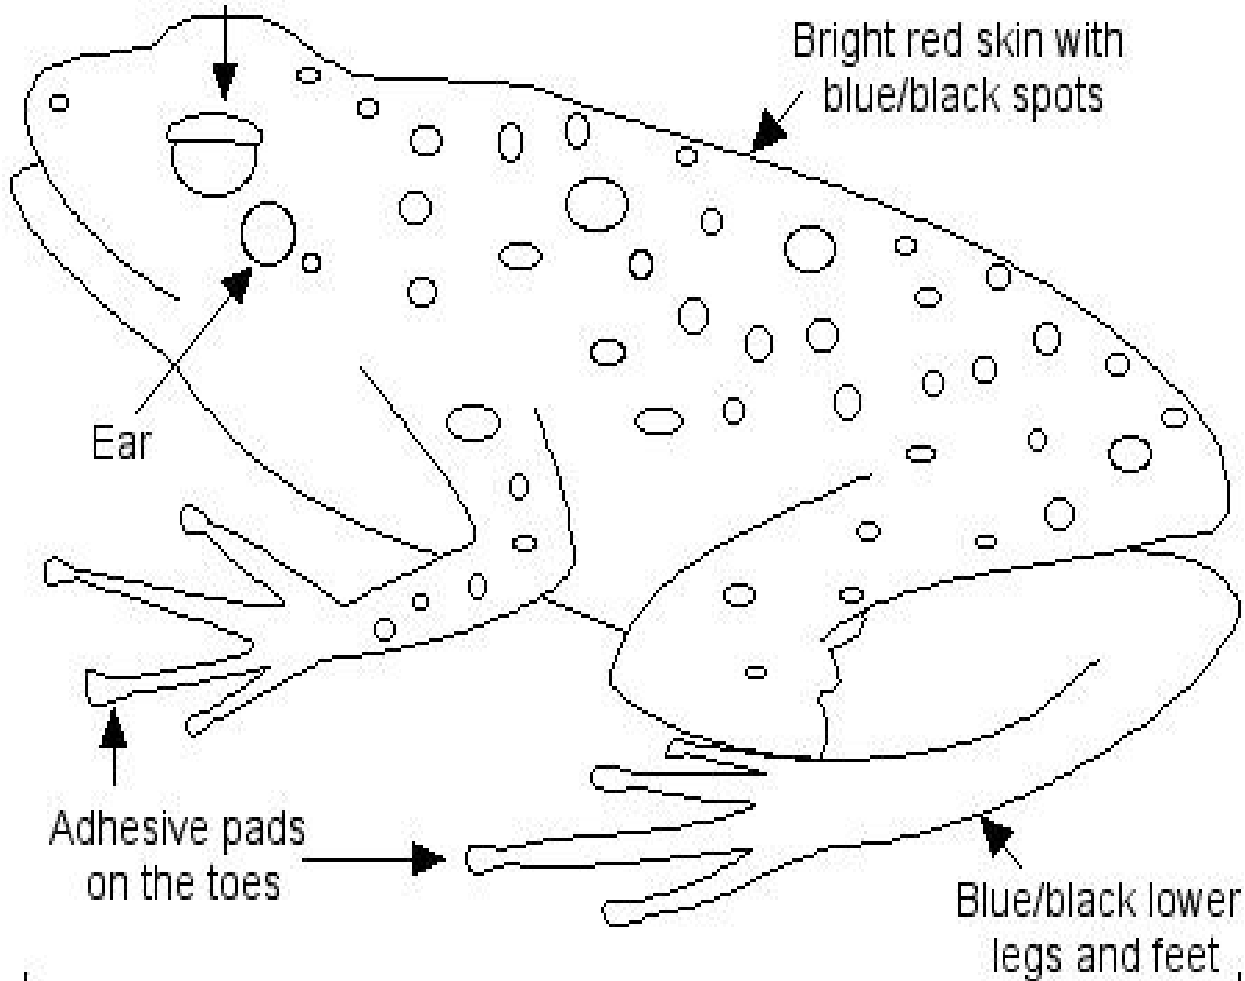

Strawberry (Red and Blue) Poison Arrow Frog

Dendrobates pumilio

Large, black eyes
with lids

Bright red skin with
blue/black spots

Ear

Adhesive pads
on the toes

Blue/black lower
legs and feet

One inch (2.5 cm) long