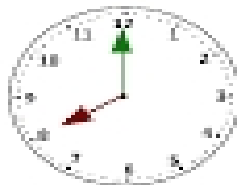

Telling Time

Name: _____

Write the time shown in the clock.

_____

_____

_____

_____

_____

_____

_____

_____

_____