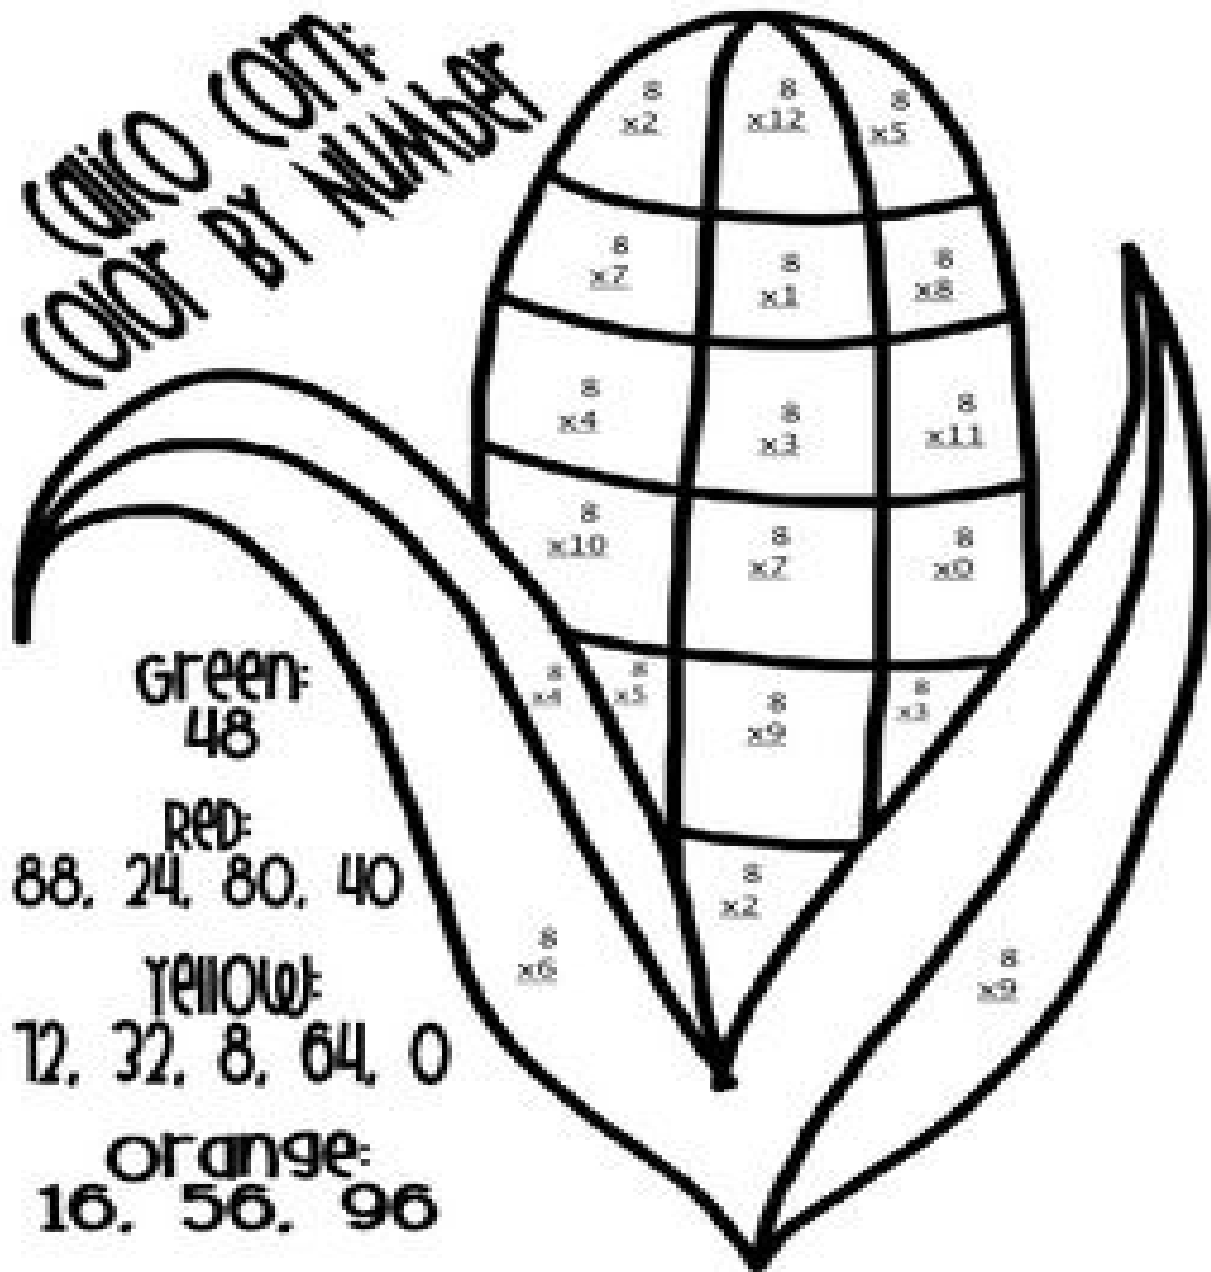

*Color Corn  
Cup by Number*

Green:  
48

Red:  
88, 24, 80, 40

Yellow:  
12, 32, 8, 64, 0

Orange:  
16, 56, 96