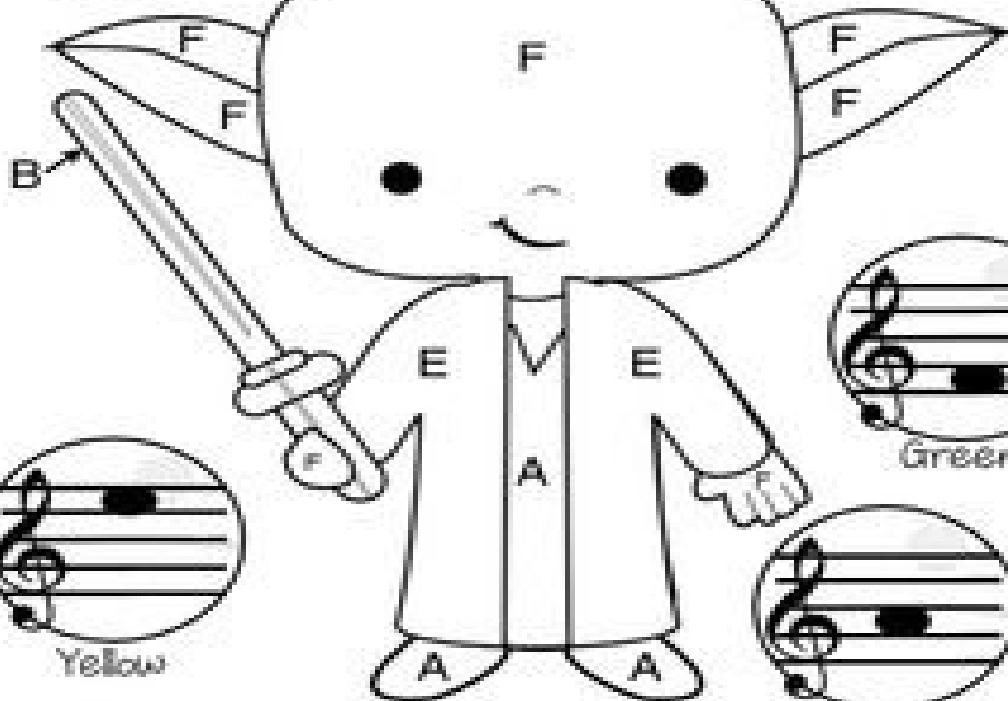

# Color by Note

Name the note on each staff.  
Color Yoda according to the correct note name.

Blue

Yellow

Green

Brown