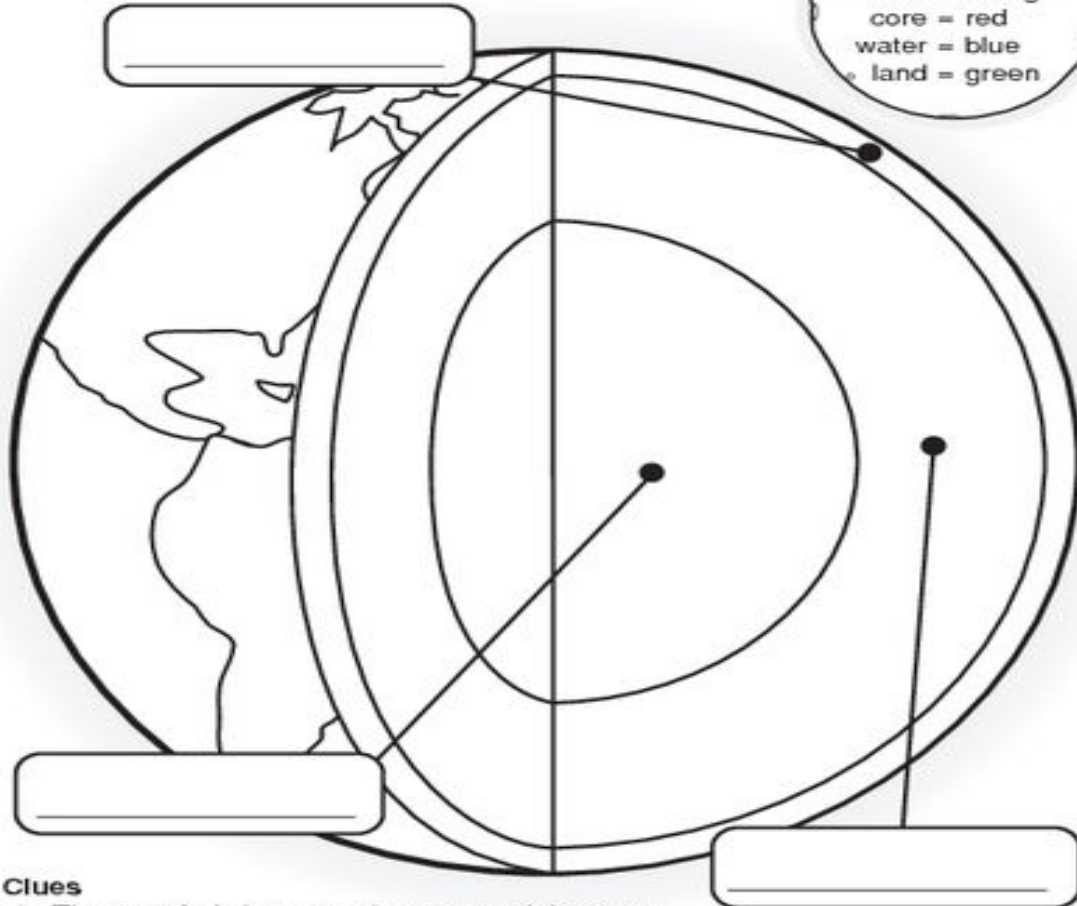

Name \_\_\_\_\_

Layers of Earth

## Inside Earth

Use the clues below to help you label Earth.  
Use the code on the Moon to color each part of Earth.

**Color Code**  
crust = brown  
mantle = orange  
core = red  
water = blue  
land = green

### Clues

1. The **mantle** is between the crust and the core.
2. We live on the outer layer called the **crust**.
3. The **core** is found in the center of Earth.