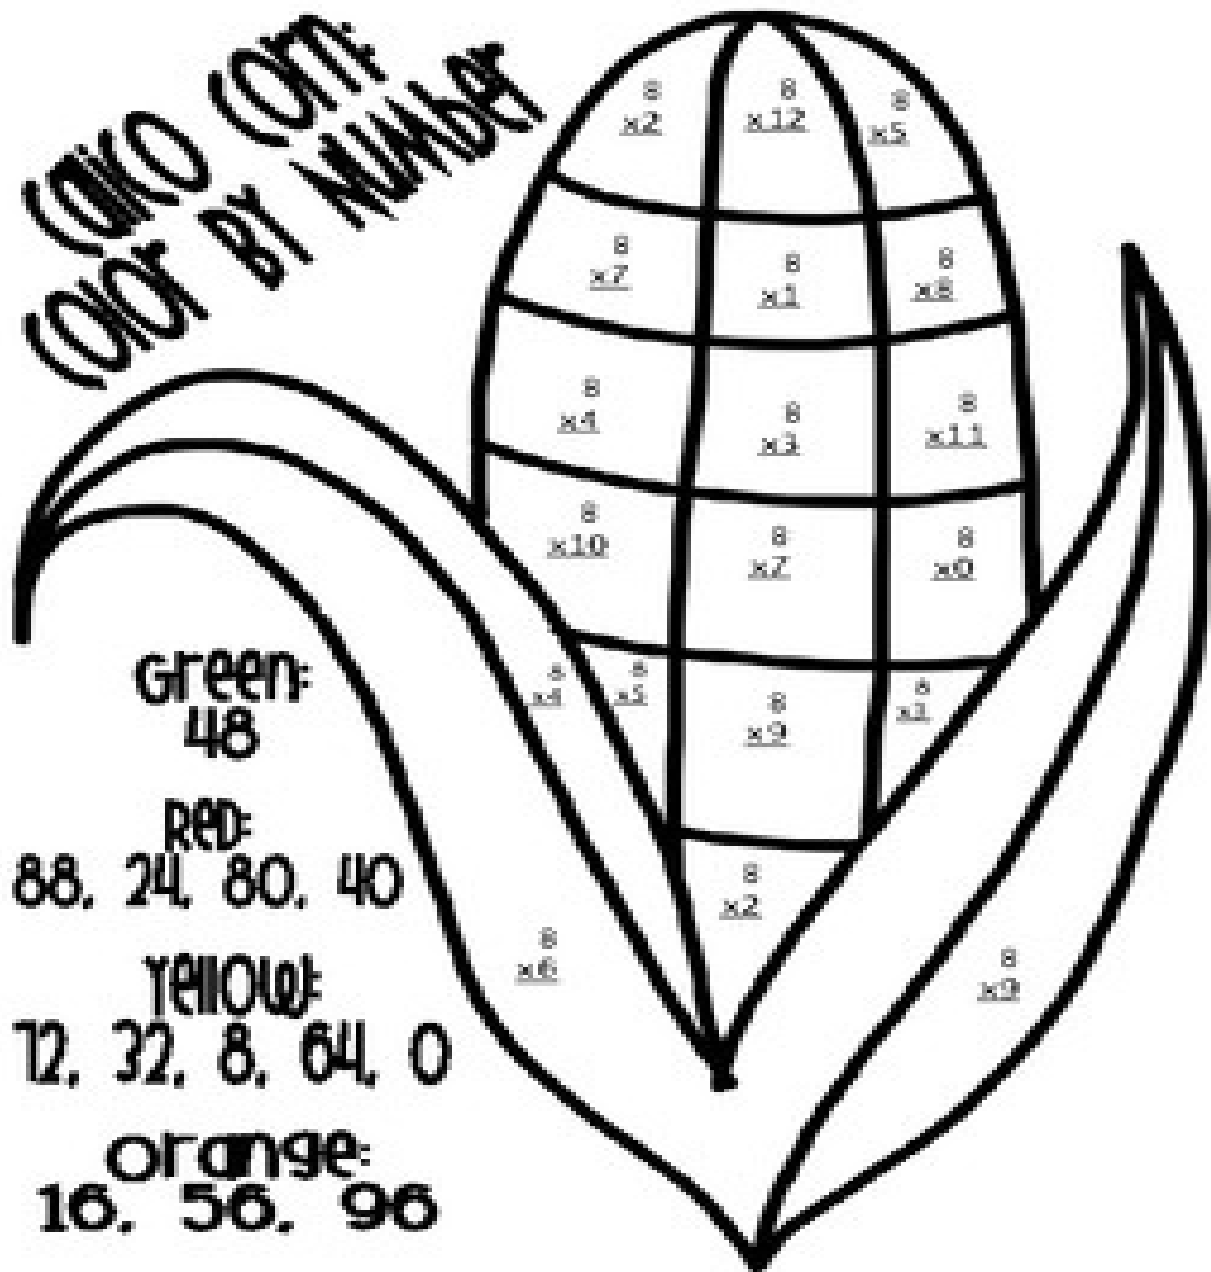

**COLOR CORN
CUT BY NUMBER**

Green:
48

Red:
88, 24, 80, 40

Yellow:
12, 32, 8, 64, 0

Orange:
16, 56, 96