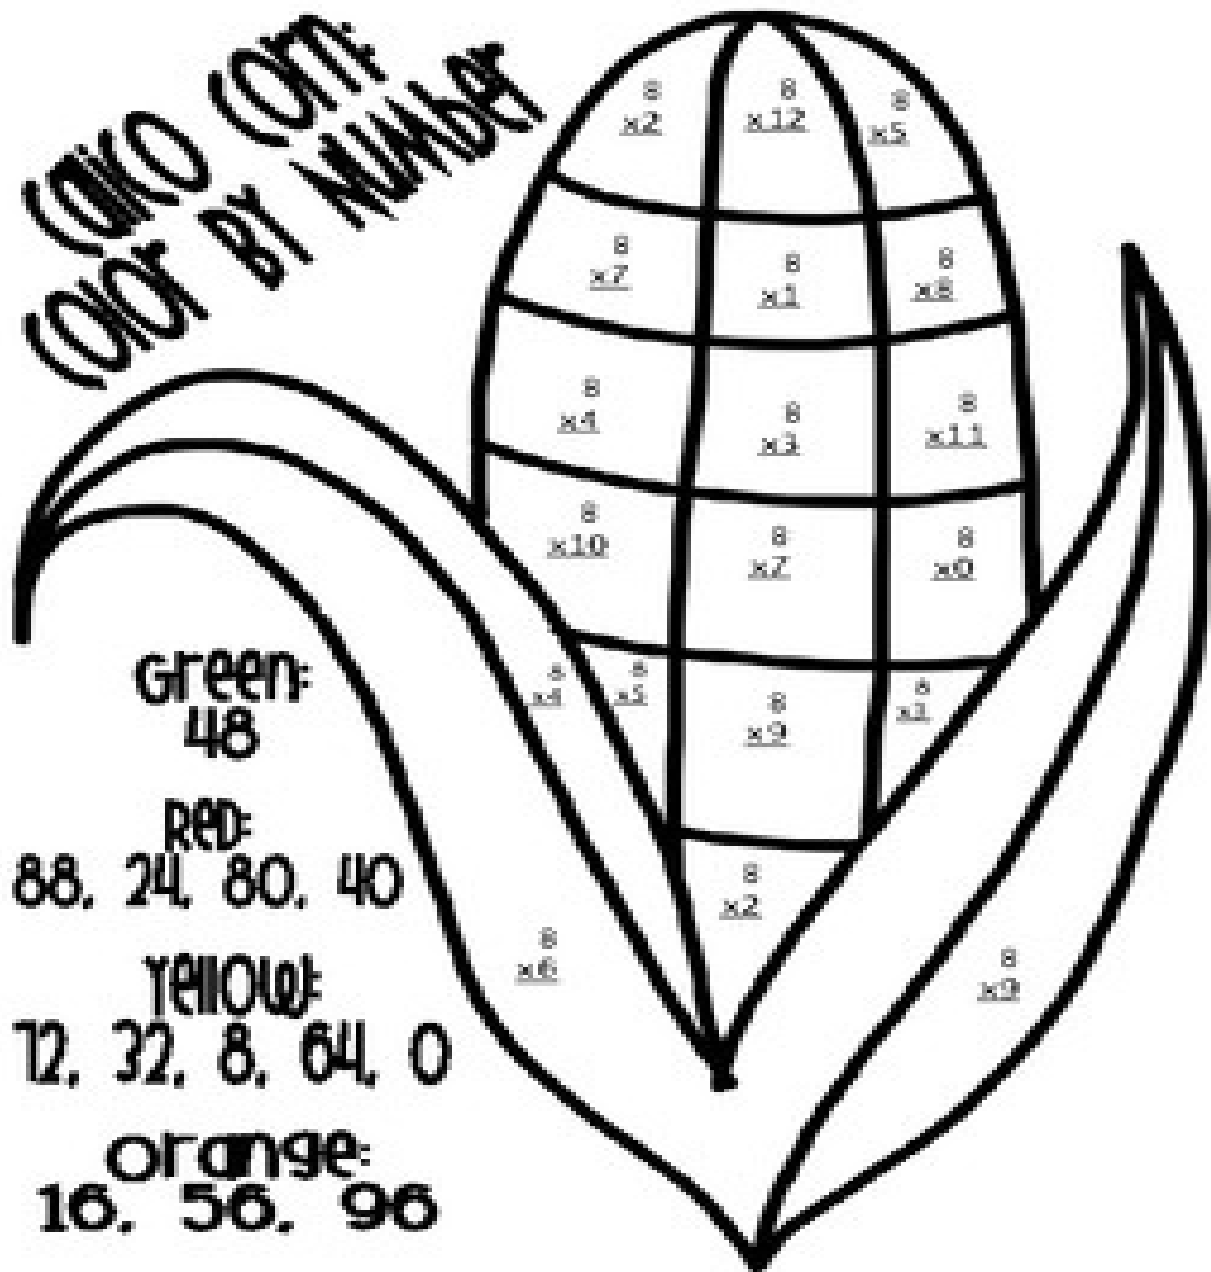

**COLORS
CORN BY NUMBER**

Green:
48

Red:
88, 24, 80, 40

Yellow:
12, 32, 8, 64, 0

Orange:
16, 56, 96