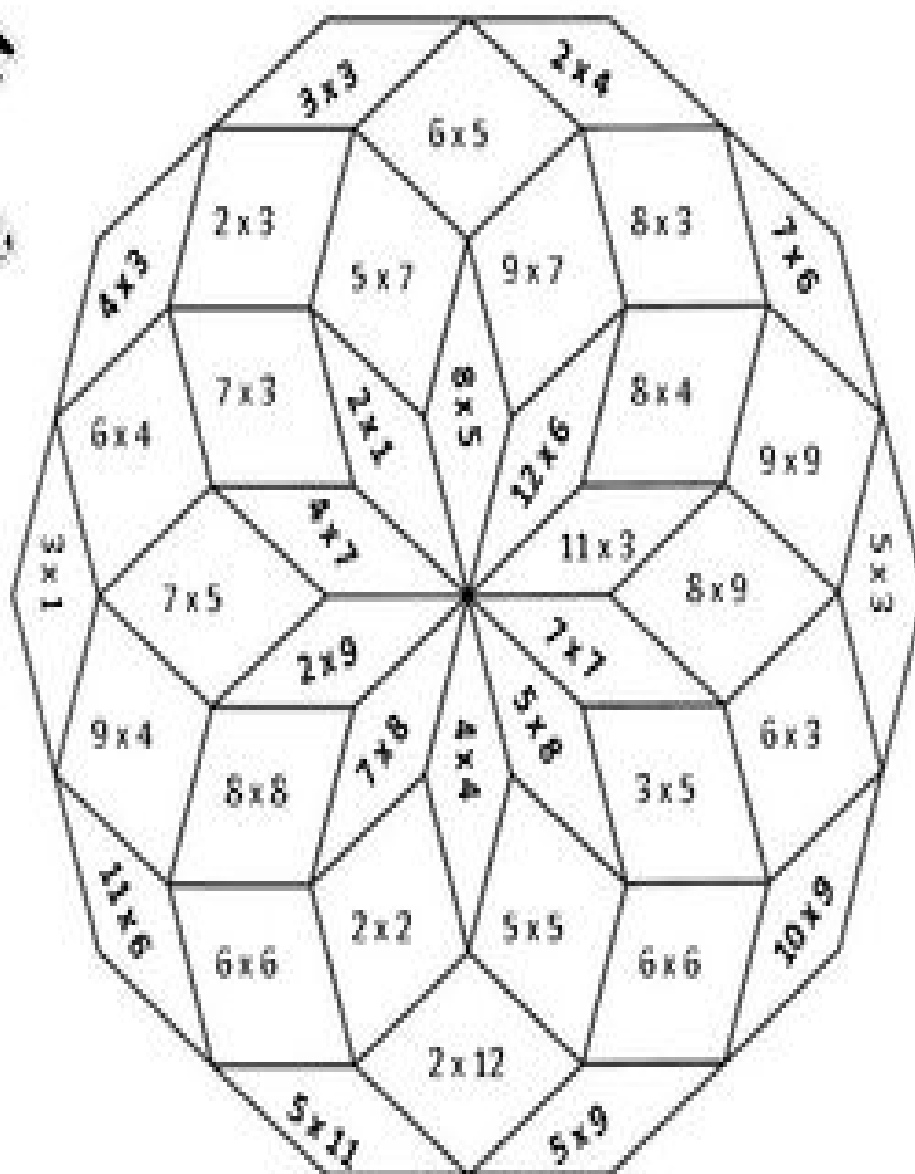

Multiplication Mosaic

Color Key

Even Numbers - Red

Odd Numbers - Blue

Name: _____