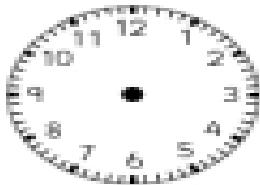

Draw the hands on these clock faces to show the times on the left.

7:15

3:45

6:30

5:15

8:45

9:00

11:15