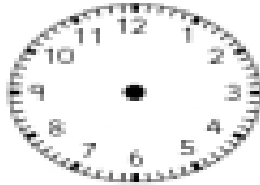

Draw the hands on these clock faces to show the times on the left.

7:15

3:45

6:30

5:15

8:45

9:00

11:15