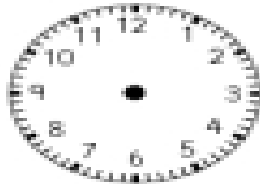

Draw the hands on these clock faces to show the times on the left.

7:15

3:45

6:30

5:15

8:45

9:00

11:15