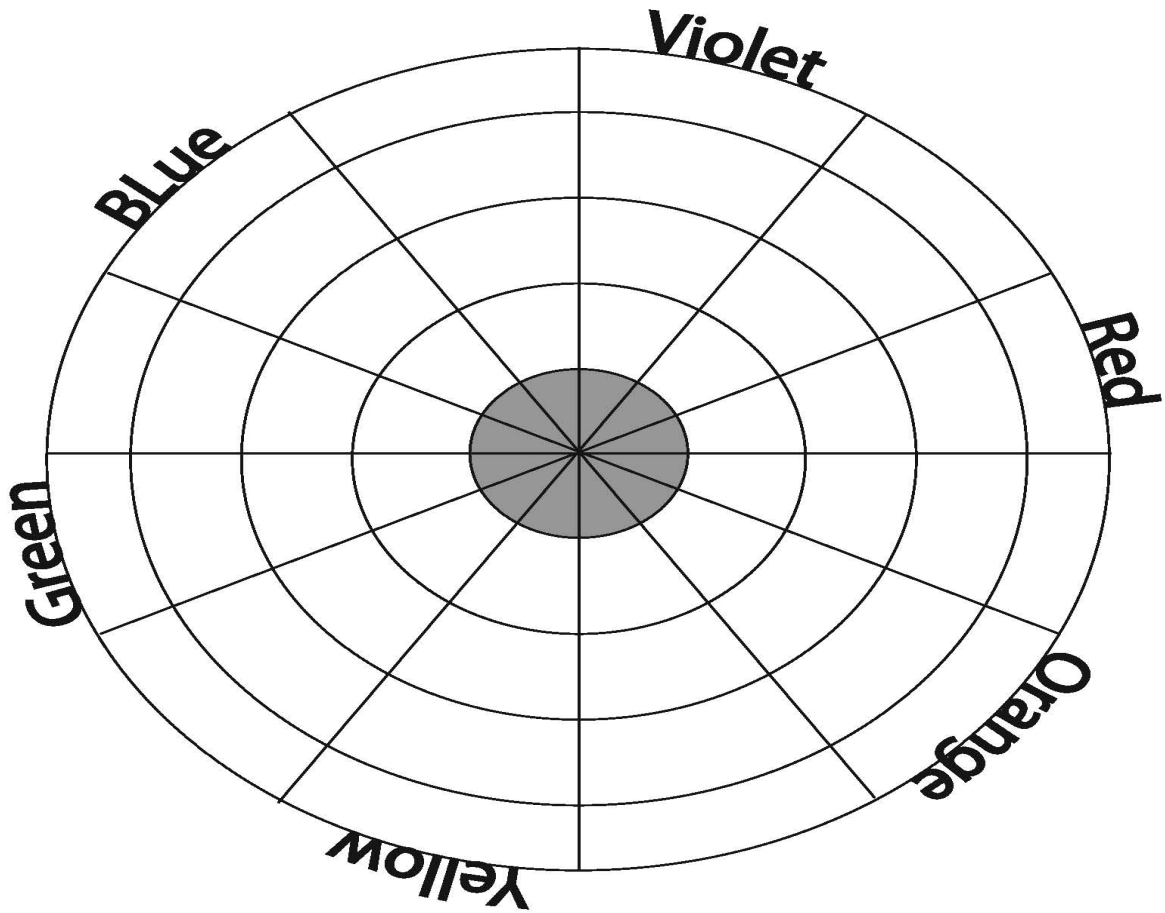

Color Wheel Chart

The only colors that should be used: Red, Yellow, Blue, Black and White
Fill in rings in this order from outside in:

- True Hue -
- Tint -
- Tone -
- Shade -