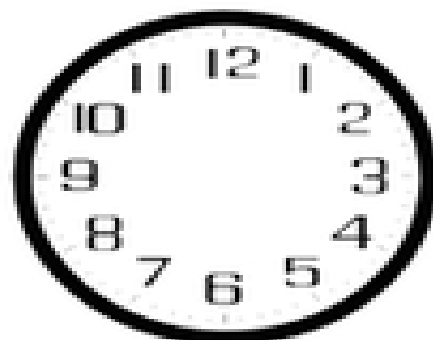

# Draw the Correct Time

Draw the hands to show the correct time on each clock.

7:00

4:00

1:00

10:00