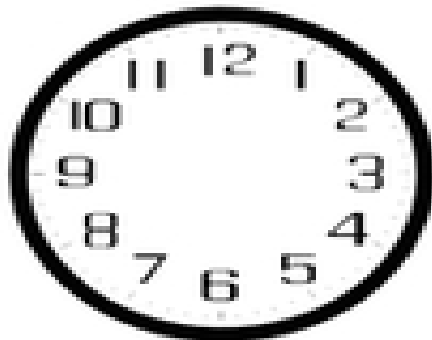

# Draw the Correct Time

Draw the hands to show the correct time on each clock.

7:00

4:00

1:00

10:00