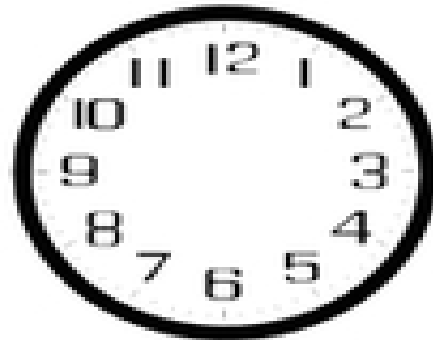

# Draw the Correct Time

Draw the hands to show the correct time on each clock.

7:00

4:00

1:00

10:00