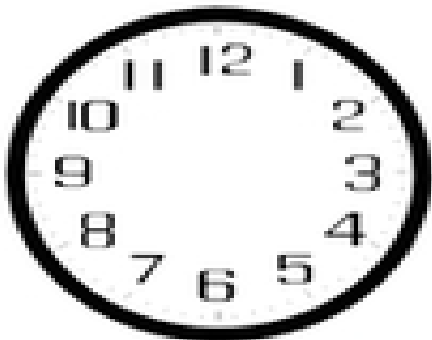

# Draw the Correct Time

Draw the hands to show the correct time on each clock.

7:00

4:00

1:00

10:00