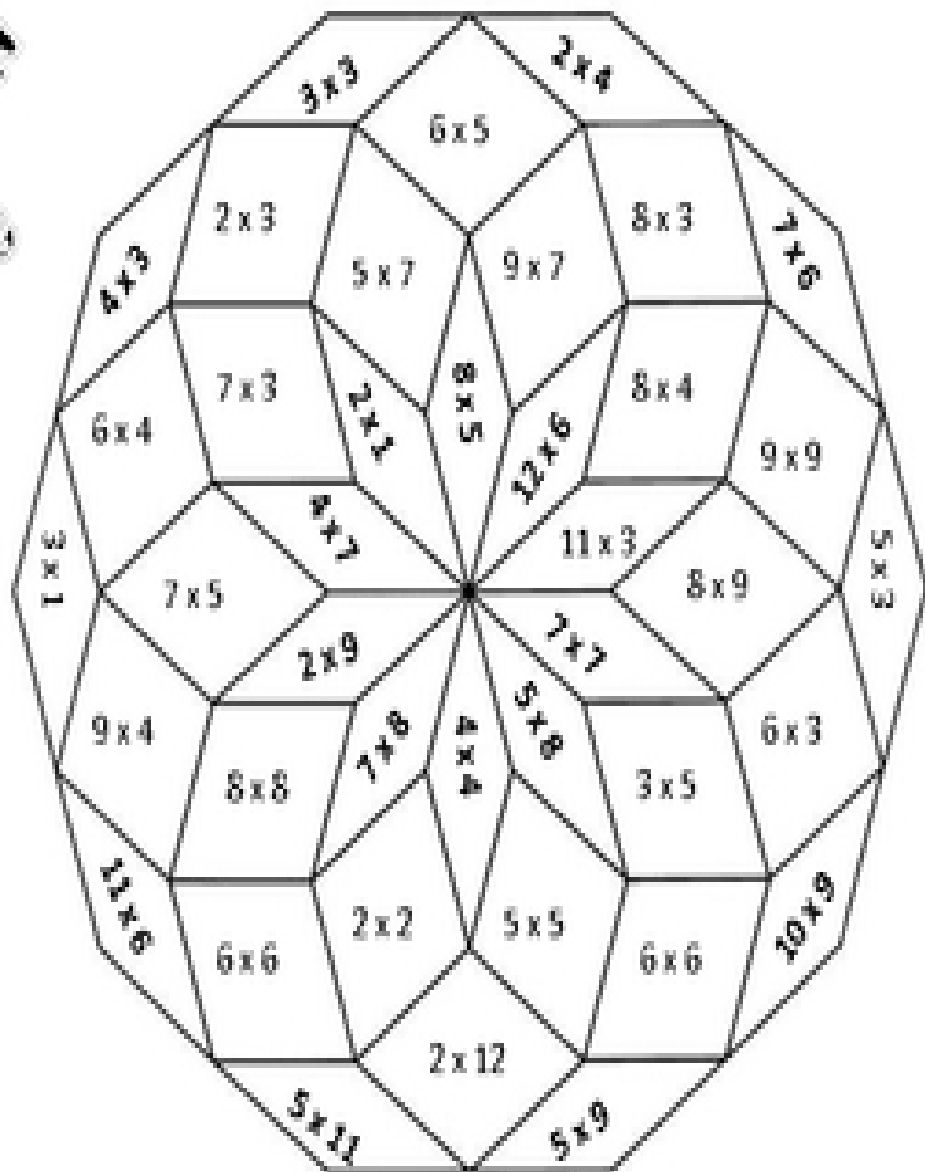

# Multiplication Mosaic

## Color Key

Even Numbers - Red

Odd Numbers - Blue

Name: \_\_\_\_\_