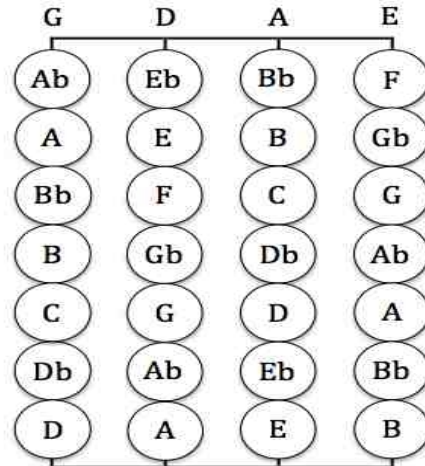

Chromatic scale with sharps

Chromatic scale with flats

C Major

G Major