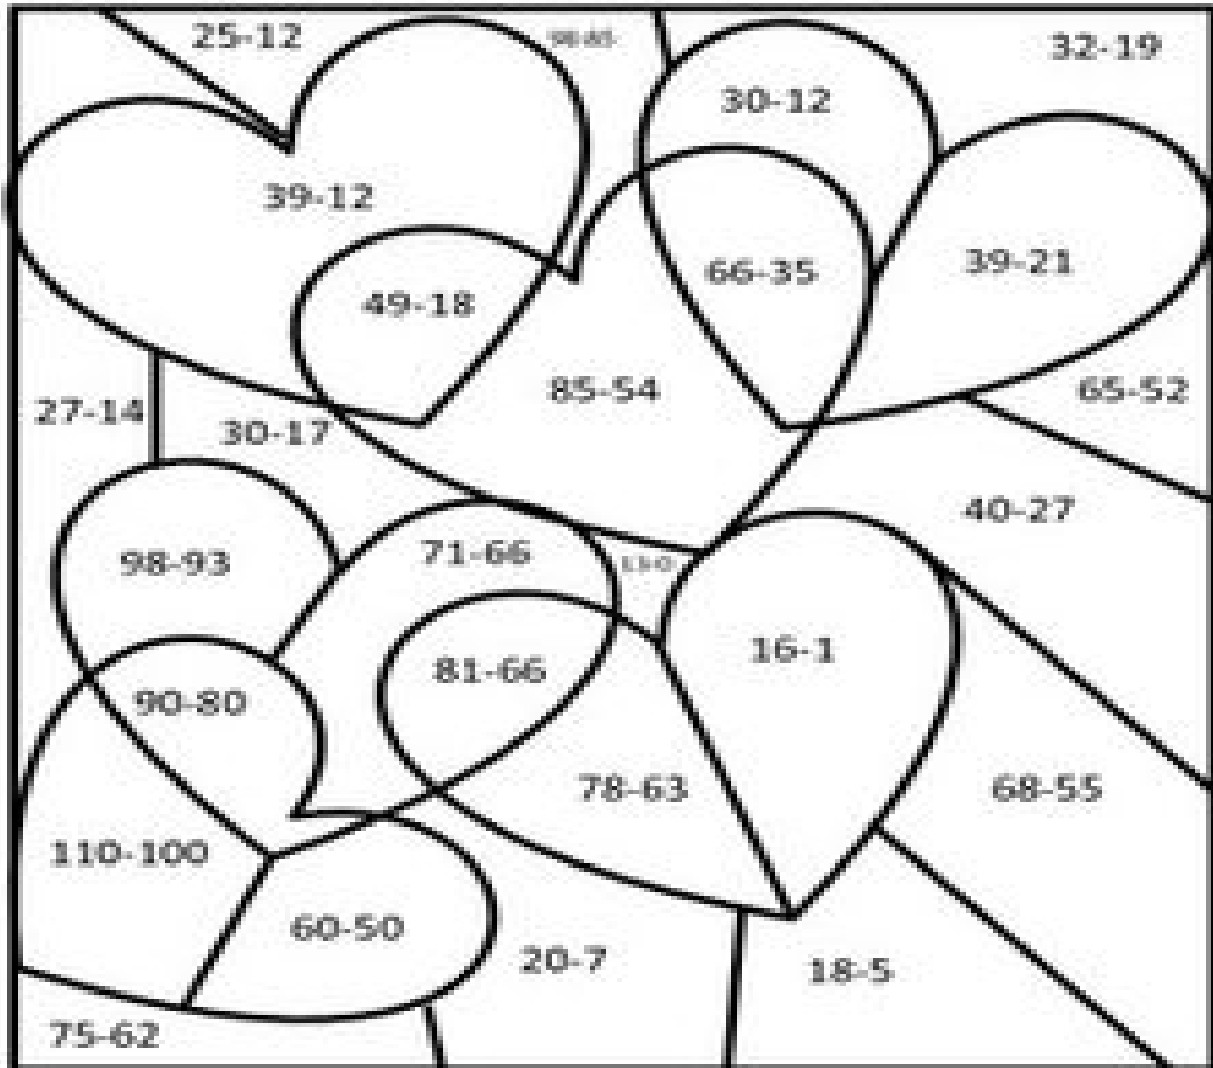

Valentine Color by Number

Color by number – Blue – 5

Red – 13

Yellow – 27

Purple – 15

Pink – 31

Green – 18

Orange – 10