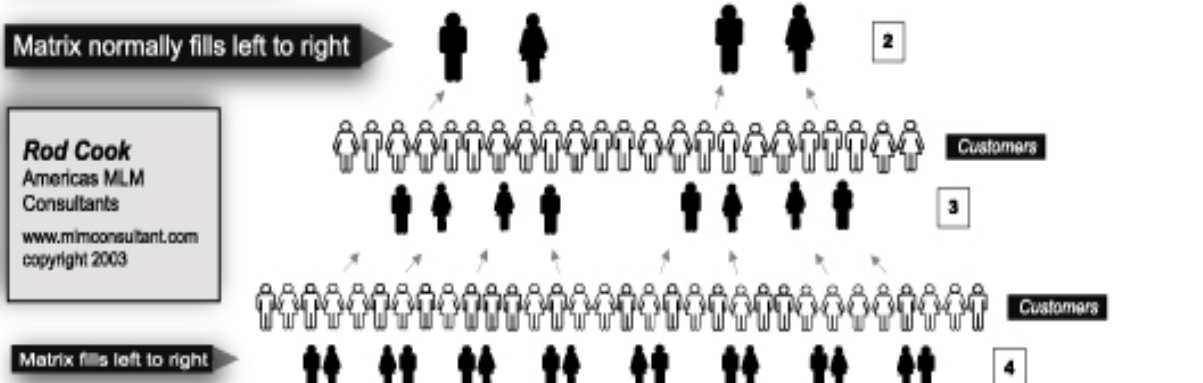

2 X 8 MATRIX - UNILEVEL HYBRID

16 Levels of Pay Generation - 8 Levels With Infinity Width

The Other 4 Levels of Customers and Distributors are not shown for space reasons as well as the 3x8 Matrix and other Unilevel/Matrixes with Customers

This compensation plan design is copyrighted and a business process patent is pending. Any use of this hybrid design without written contractual consent will result in litigation. You will be featured on the MLM WatchDog.com for your theft. This applies to all customer based Matrix - Unilevel Hybrids or parent-child representation with this graphic appearance. Copyright 2003