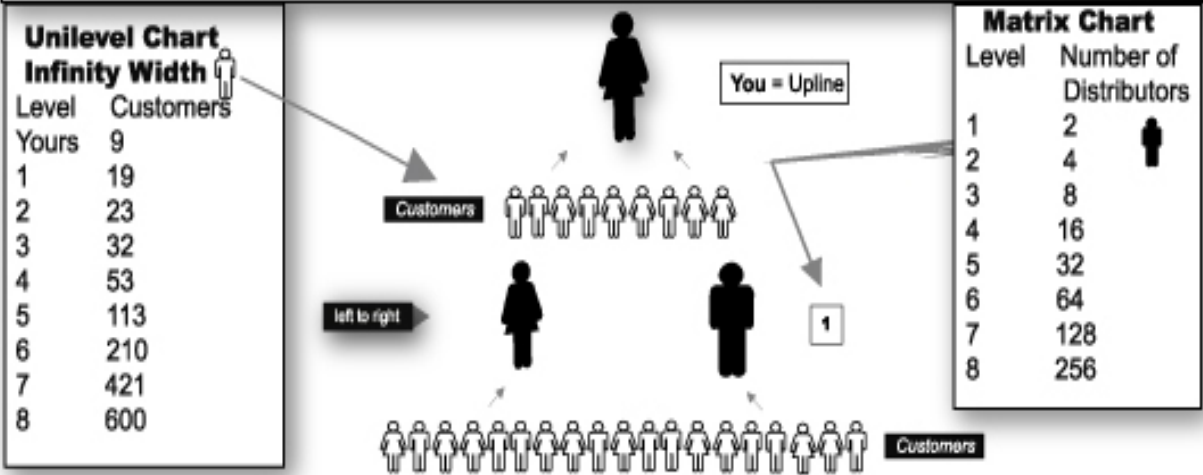

2 X 8 MATRIX - UNILEVEL HYBRID

16 Levels of Pay Generation - 8 Levels With Infinity Width

The Other 4 Levels of Customers and Distributors are not shown for space reasons as well as the 3x8 Matrix and other Unilevel/Matrixes with Customers

This compensation plan design is copyrighted and a business process patent is pending. Any use of this hybrid design without written contractual consent will result in litigation. You will be featured on the MLM WatchDog.com for your theft. This applies to all customer based Matrix - Unilevel Hybrids or parent-child representation with this graphic appearance. Copyright 2003