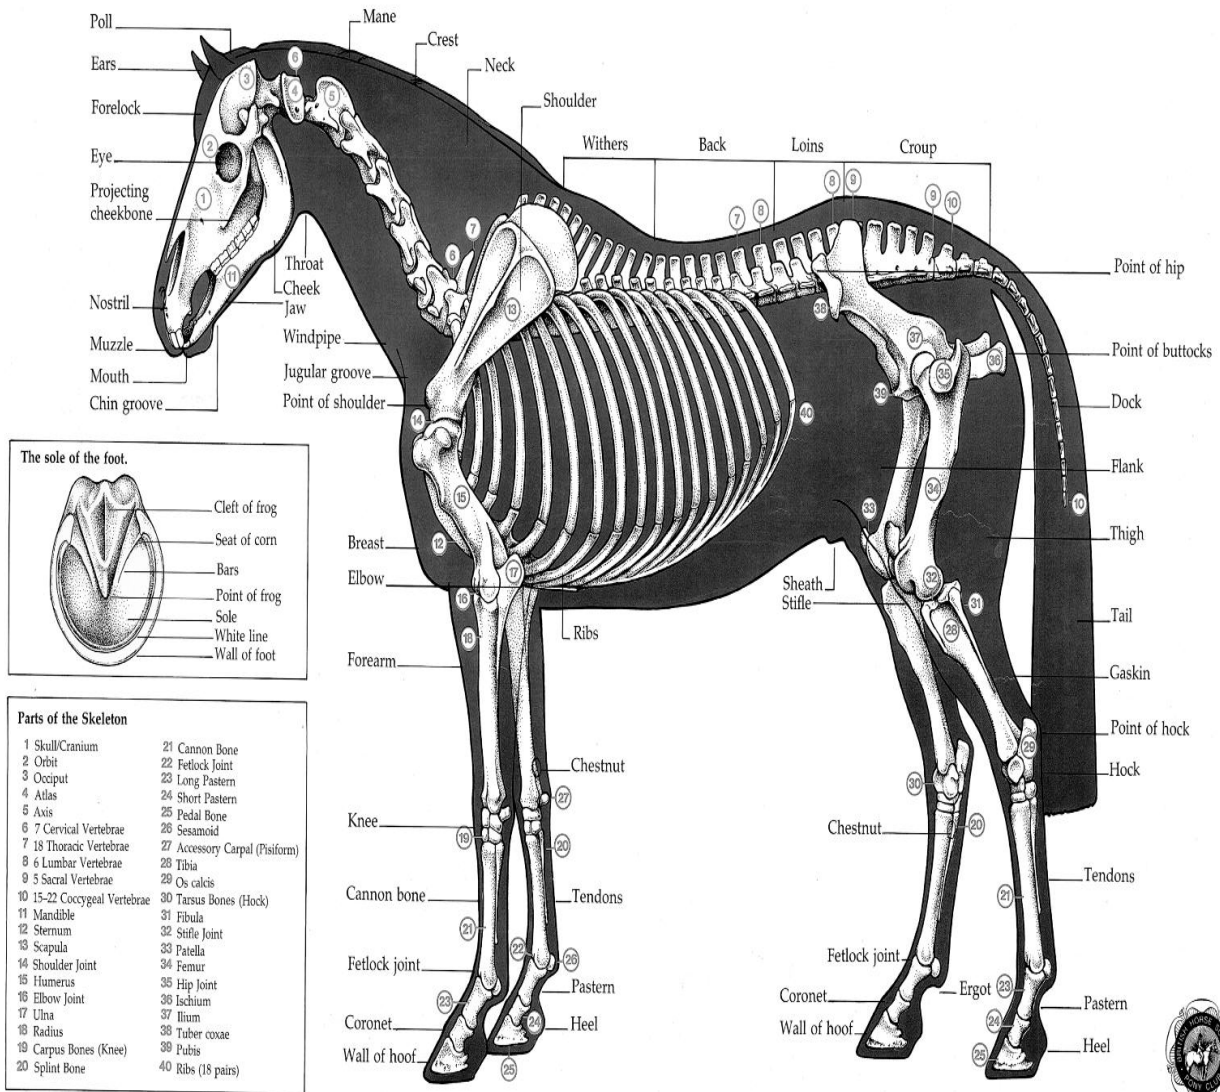

Points and Skeleton of the Horse

Parts of the Skeleton

1 Skull/Cranium	21 Cannon Bone
2 Orbit	22 Fetlock Joint
3 Occiput	23 Long Pastern
4 Atlas	24 Short Pastern
5 Axis	25 Pedal Bone
6 7 Cervical Vertebrae	26 Sesamoid
7 18 Thoracic Vertebrae	27 Accessory Carpal (Pisiform)
8 6 Lumbar Vertebrae	28 Tibia
9 5 Sacral Vertebrae	29 Os calcis
10 15-22 Coccygeal Vertebrae	30 Tarsus Bones (Hock)
11 Mandible	31 Fibula
12 Sternum	32 Stifle Joint
13 Scapula	33 Patella
14 Shoulder Joint	34 Femur
15 Humerus	35 Hip Joint
16 Elbow Joint	36 Ischium
17 Ulna	37 Ilium
18 Radius	38 Tuber coxae
19 Carpus Bones (Knee)	39 Pubis
20 Splint Bone	40 Ribs (18 pairs)