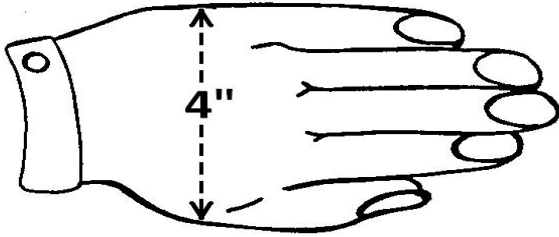

## SIZE OF HORSE - COLOR THE PAGE

HORSES AND PONIES ARE MEASURED FOR HEIGHT IN HANDS... FROM THE GROUND TO THE TOP OF THEIR WITHERS. A HAND IS 4 INCHES. A HORSE IS OVER 14 HANDS - 2 INCHES. UNDER 14 HANDS - 2 INCHES IS A PONY. WE USE A MEASURING STICK TO MEASURE HEIGHT OF HORSE OR PONY.