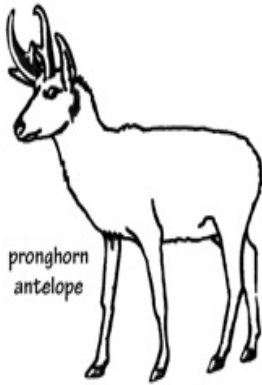

Color the California Mammals

big brown bat

black-tailed jackrabbit

pronghorn antelope

mule deer

California kangaroo rat

black bear

ringtail

beaver

kit fox

coyote

bobcat

river otter

gray squirrel

©Sheri Amsel

www.exploringnature.org