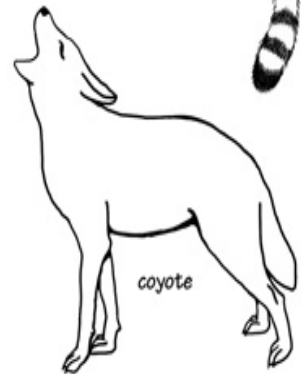

Color the California Mammals

big brown bat

black-tailed jackrabbit

pronghorn antelope

mule deer

California kangaroo rat

black bear

ringtail

beaver

kit fox

coyote

bobcat

river otter

gray squirrel

©Sheri Amsel

www.exploringnature.org