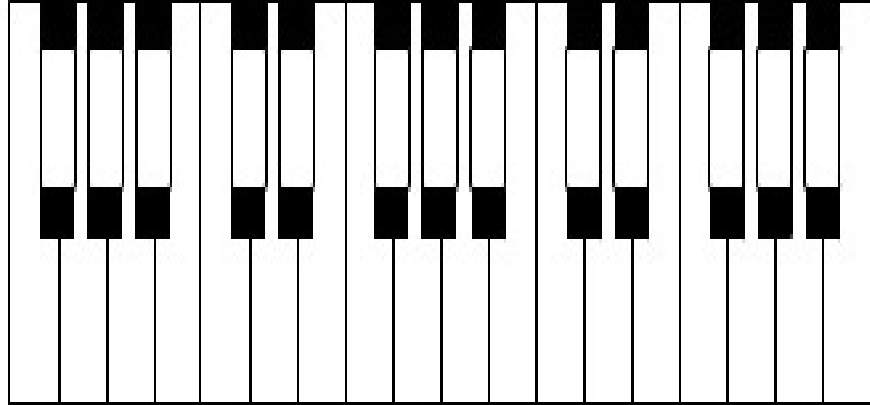

**Blank
Keyboard-scale
Diagram**

write key-signature

A musical staff consisting of two staves. The top staff has a treble clef and the bottom staff has a bass clef. The staves are empty, with 12 vertical lines corresponding to the 12 keys in the diagram above.