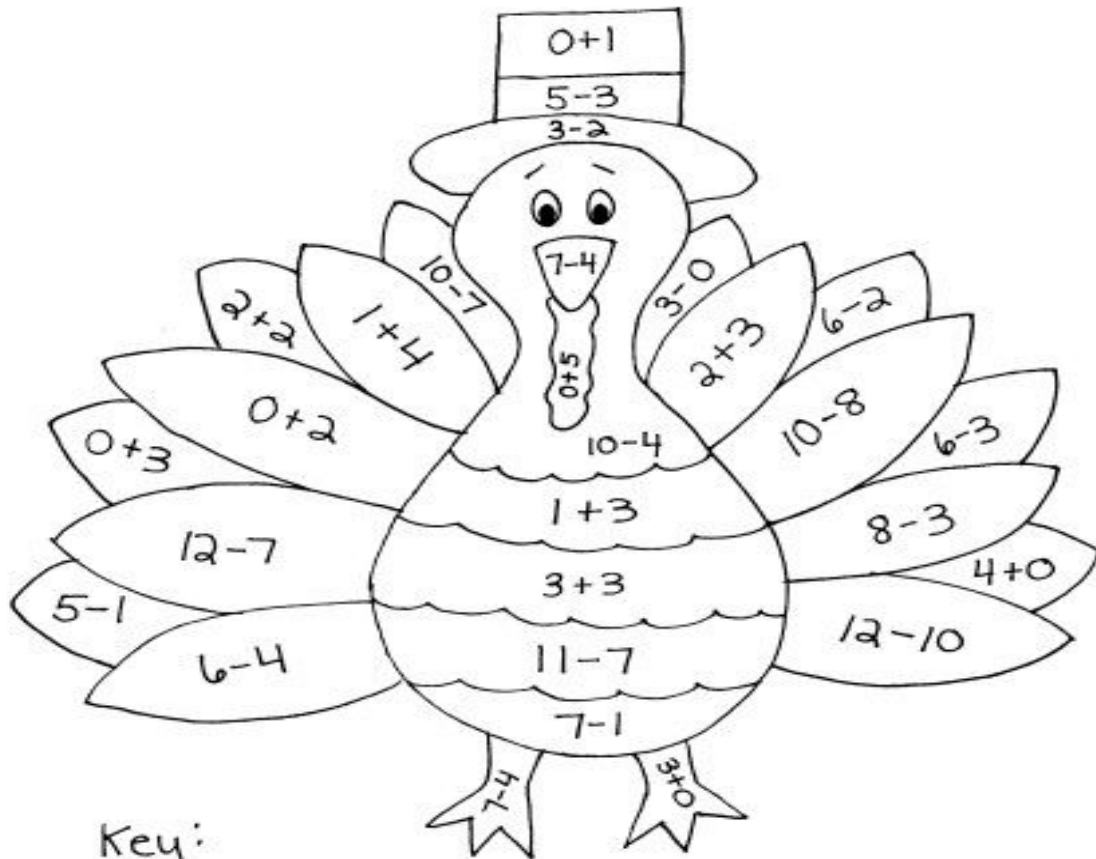

### Add and Subtract Color By Number #6

Key:

1 = black  
2 = yellow

3 = orange  
4 = brown

5 = red  
6 = tan