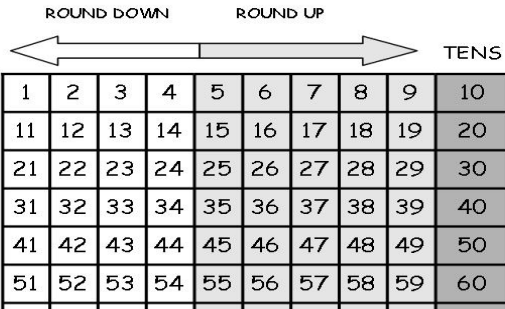

Name: \_\_\_\_\_

CCSS 3.NBT.1 Use place value understanding to round whole numbers....

### One Hundred Chart ROUNDING

Use the hundred chart to round the numbers to the nearest TEN.

43 → 40

35 → 40

57 → 60

81 → 80

If it is already a Ten, the number stays the same.