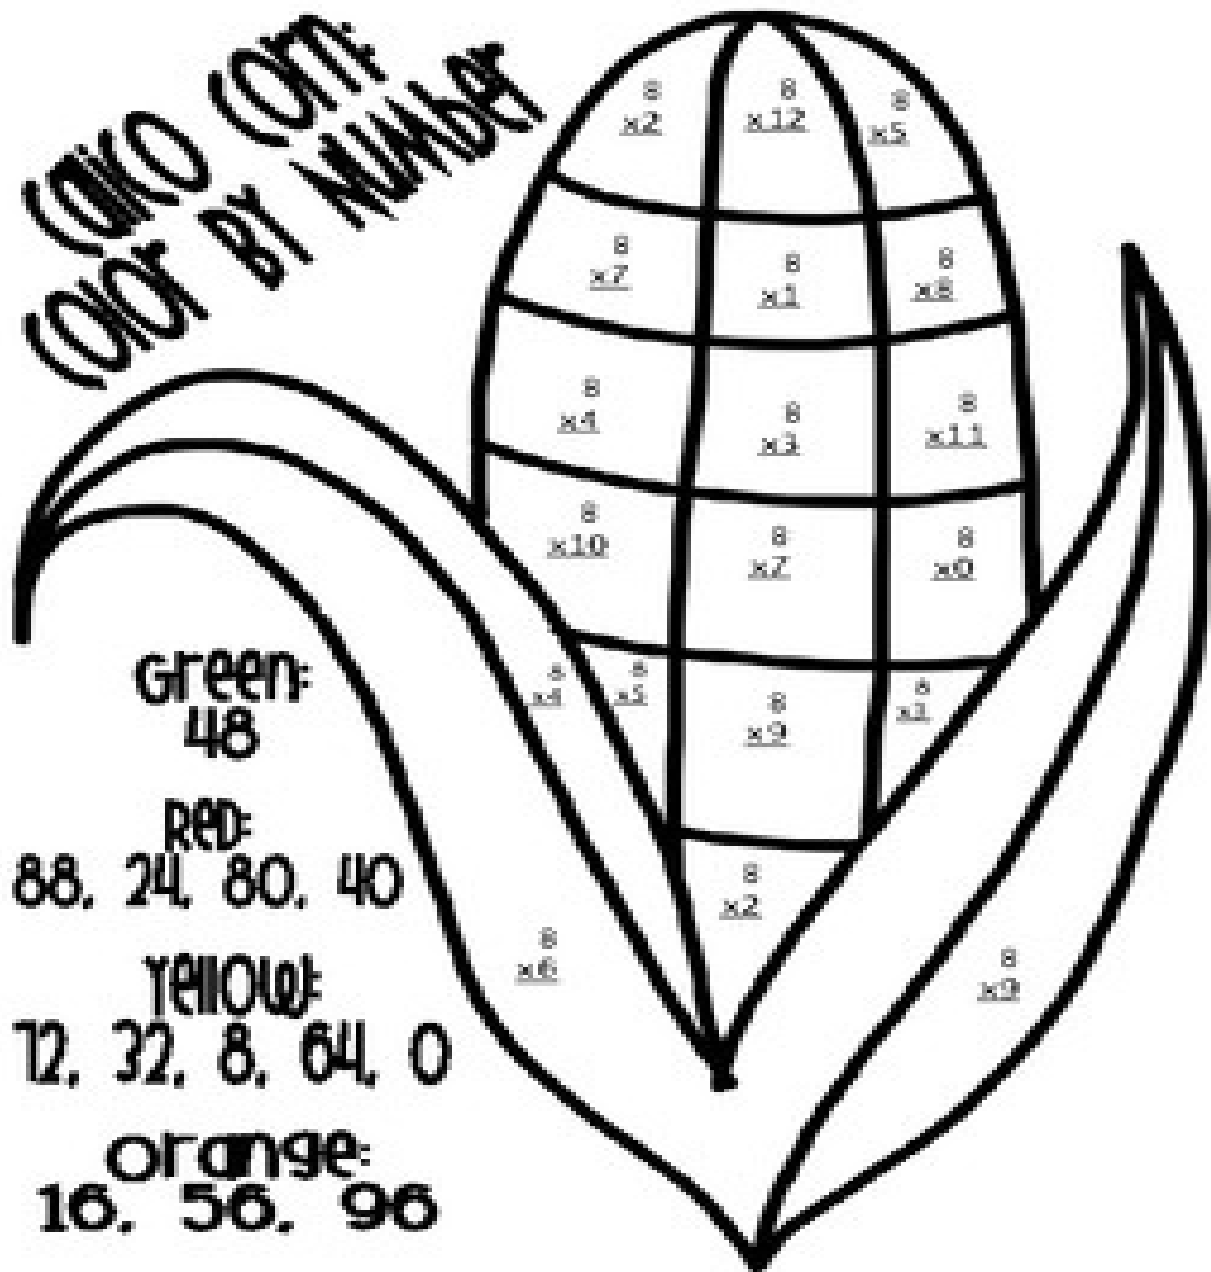

**COLORS OF  
CORN BY NUMBER**

**Green:**  
48

**Red:**  
88, 24, 80, 40

**Yellow:**  
12, 32, 8, 64, 0

**Orange:**  
16, 56, 96