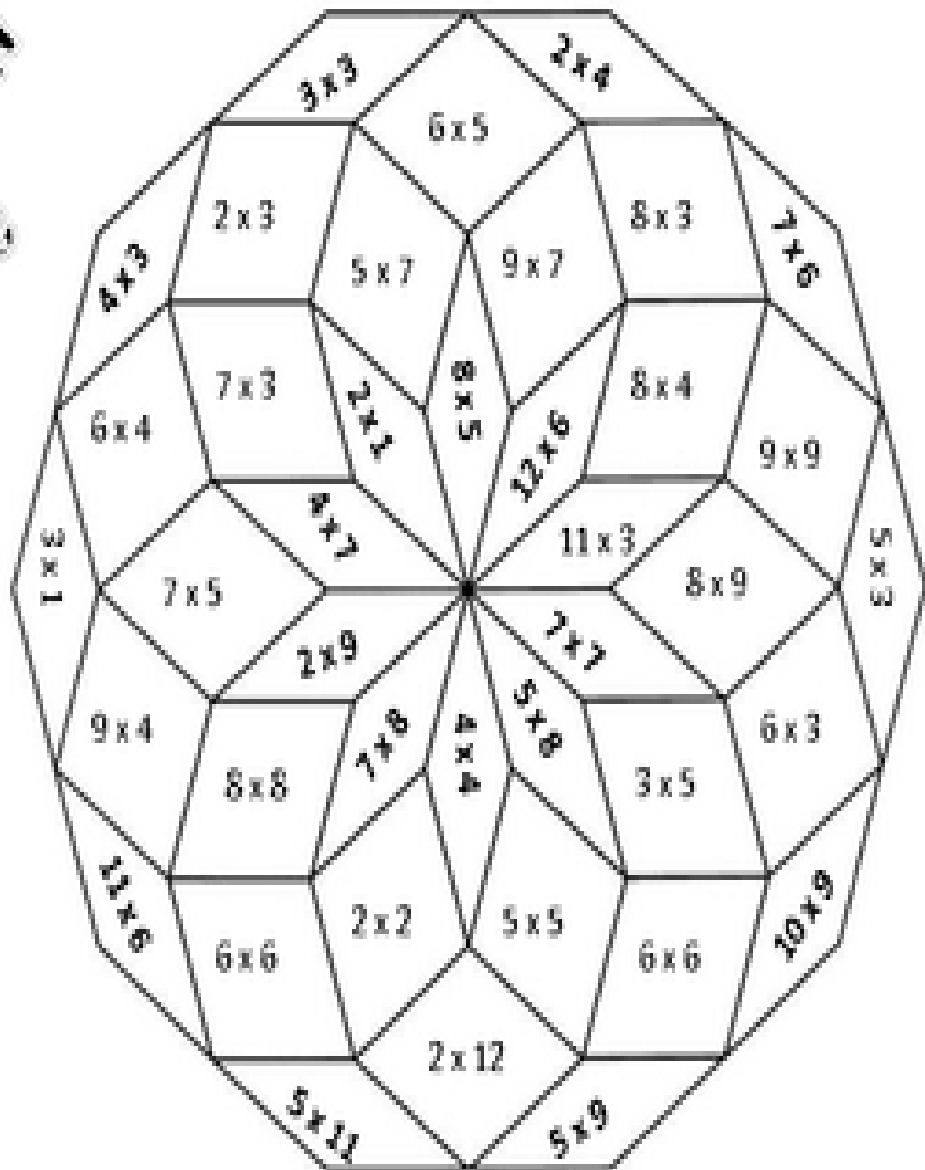

# Multiplication Mosaic

## Color Key

Even Numbers - Red

Odd Numbers - Blue

Name: \_\_\_\_\_