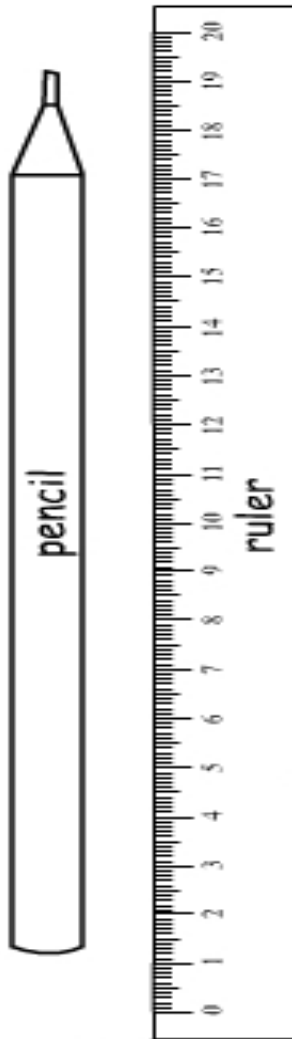

Length

Measuring length in cm

- 1) Measure the length of these items in centimetres. Label each item's length.
- 2) Cut out and glue in order from shortest to longest.

sharpener