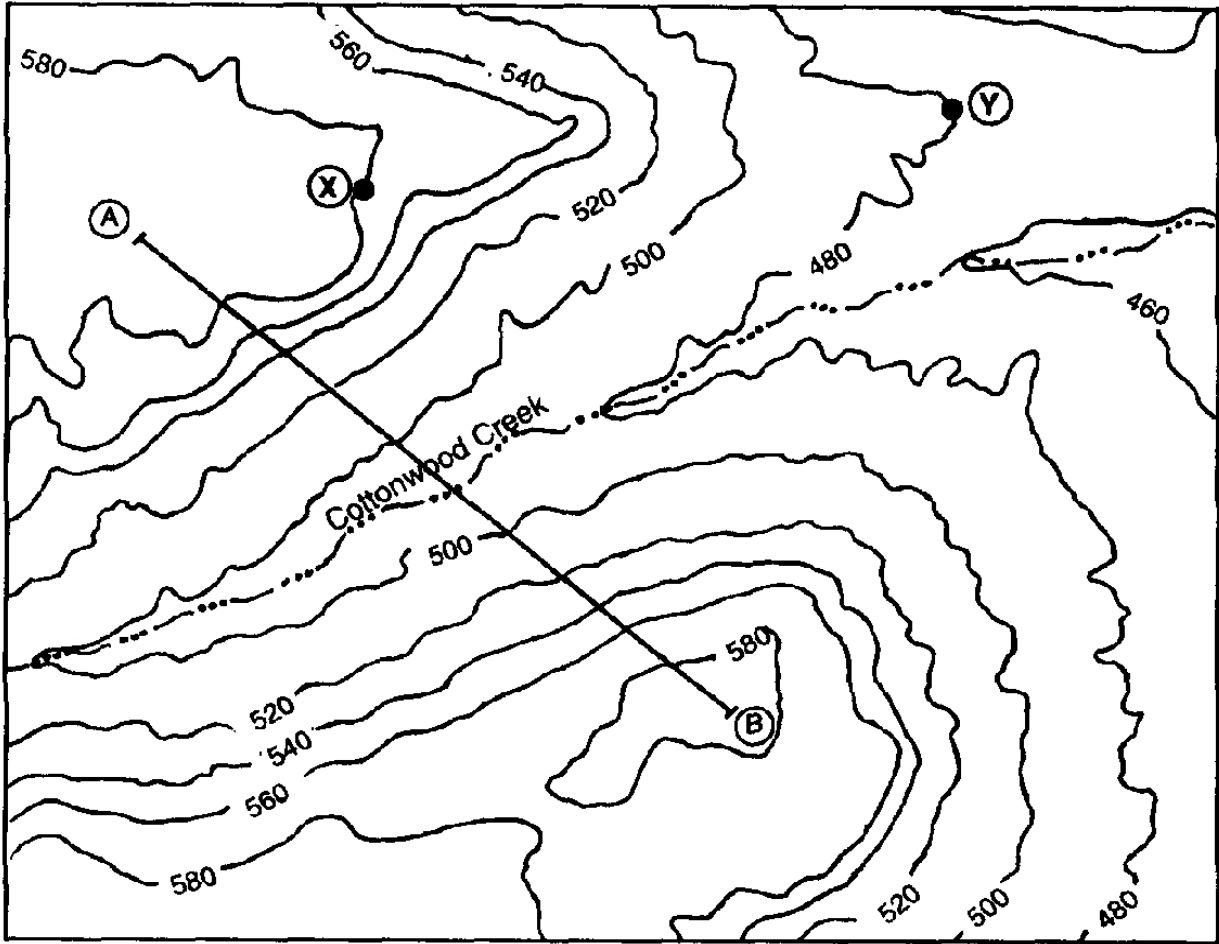

Cottonwood, Colorado

Distance Scale (km)
Contour Interval 20 meters