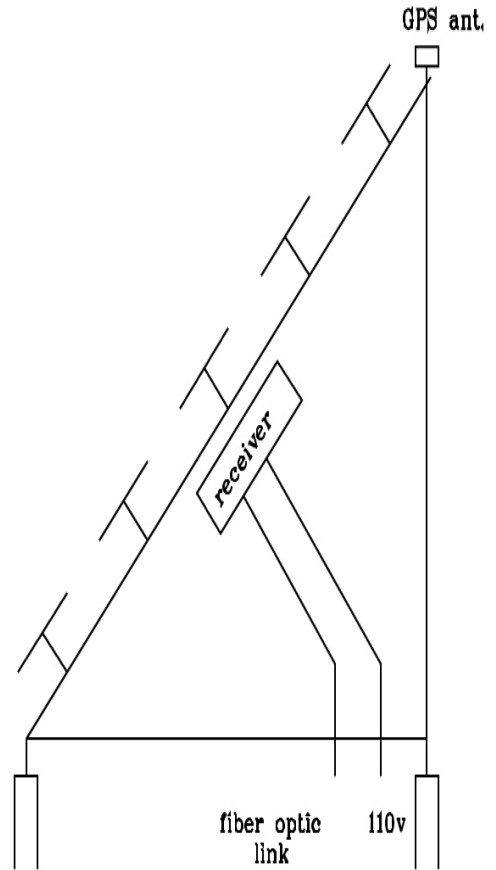

front

side

5x5 crossed dipole array
(dimension approx 14x14 feet)