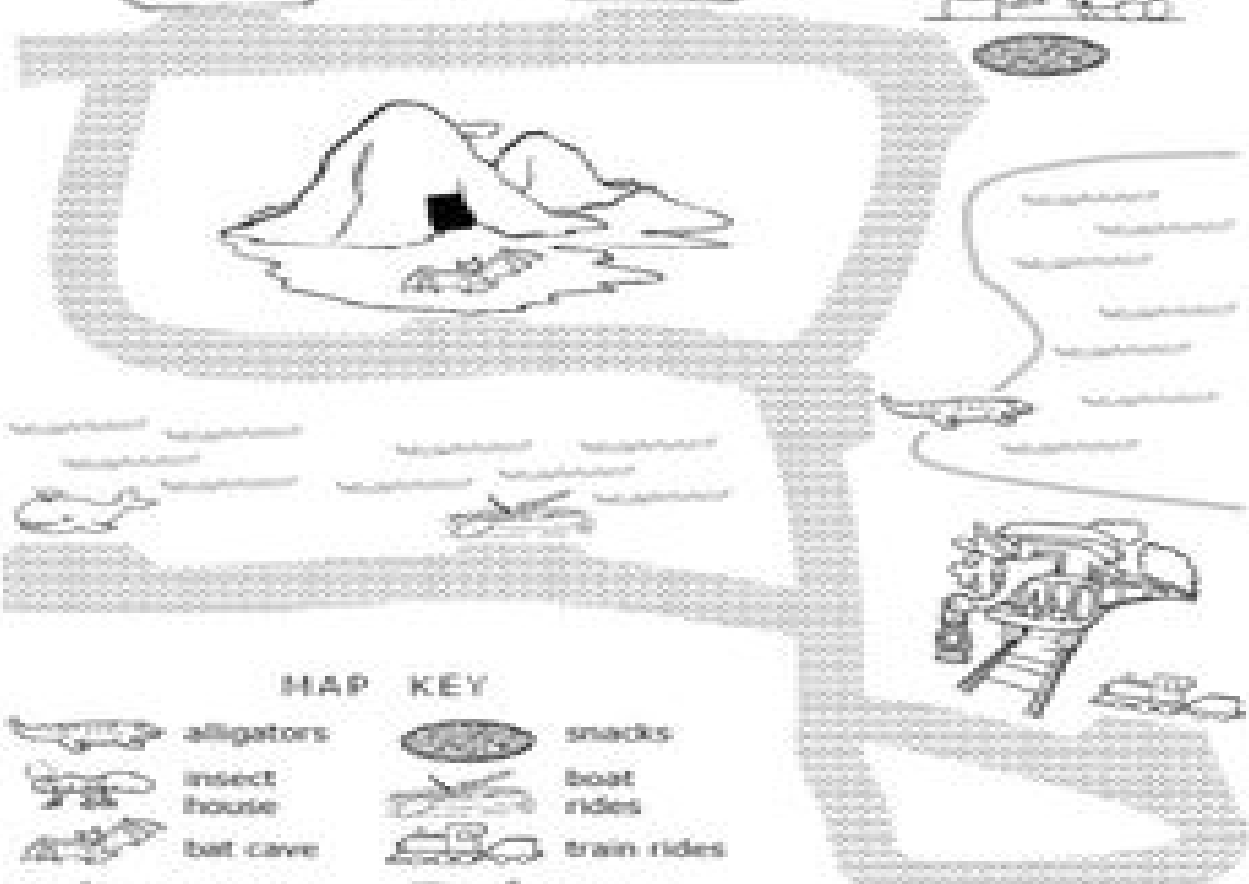

# Sheron Zoo Map

Color each symbol on the map key, then use the same color on the map.

## MAP KEY

alligators

snacks

insect house

boat rides

bat cave

train rides

aquarium