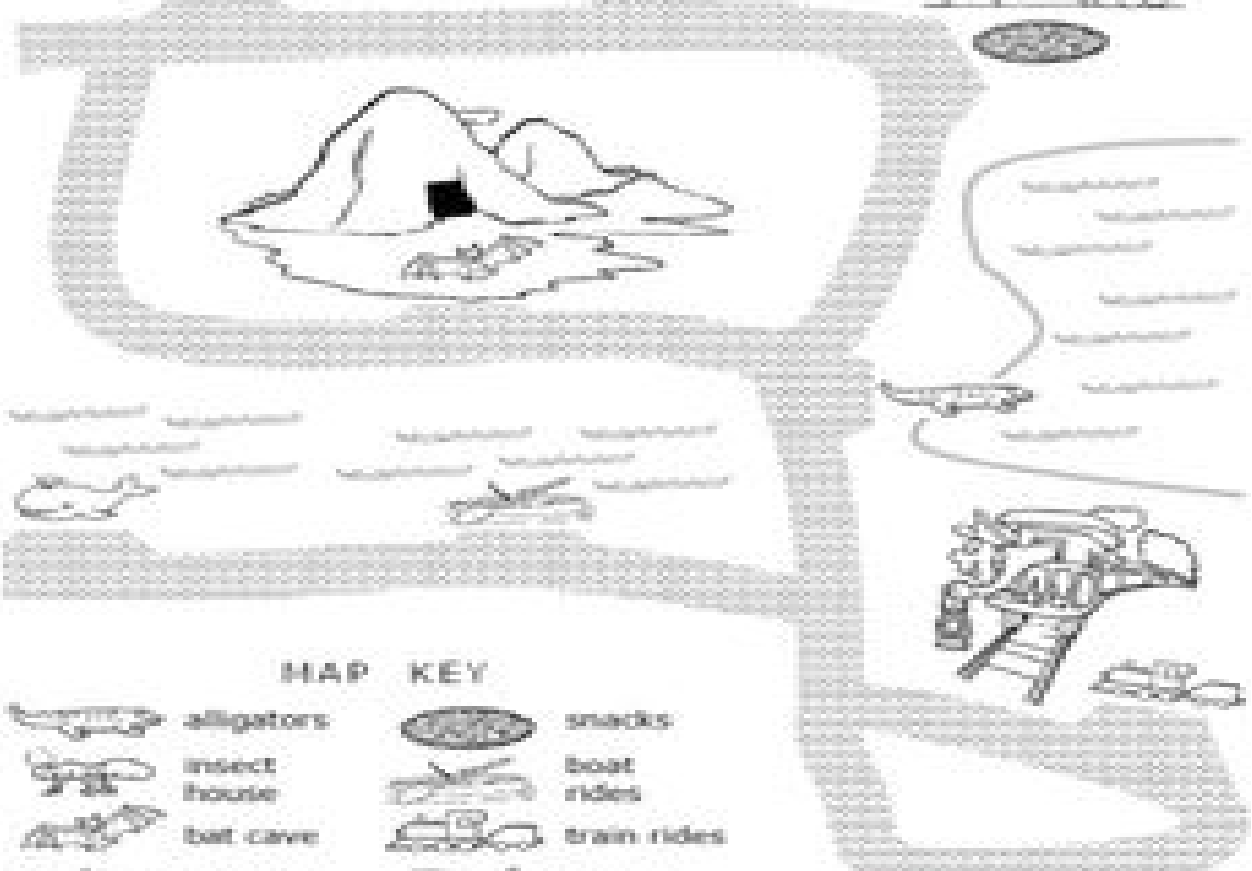

# Sheron Zoo Map

Color each symbol on the map key, then use the same color on the map.

## MAP KEY

alligators

snacks

insect house

boat rides

bat cave

train rides

aquarium