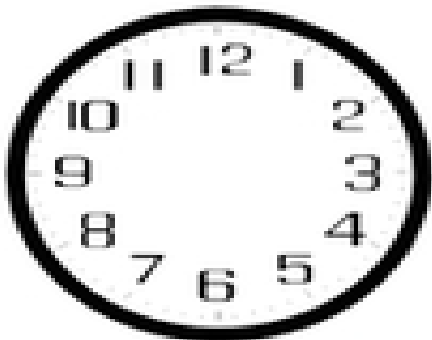

Draw the Correct Time

Draw the hands to show the correct time on each clock.

7:00

4:00

1:00

10:00