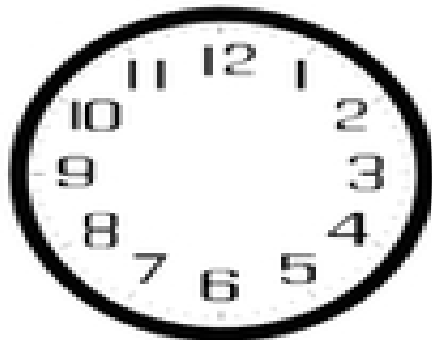

Draw the Correct Time

Draw the hands to show the correct time on each clock.

7:00

4:00

1:00

10:00