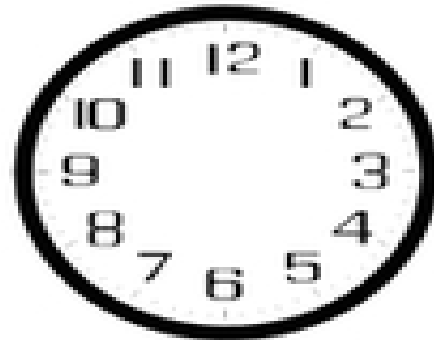

Draw the Correct Time

Draw the hands to show the correct time on each clock.

7:00

4:00

1:00

10:00