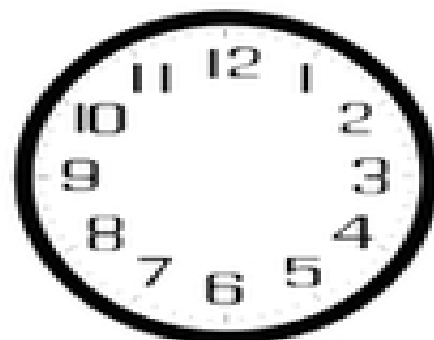

Draw the Correct Time

Draw the hands to show the correct time on each clock.

7:00

4:00

1:00

10:00