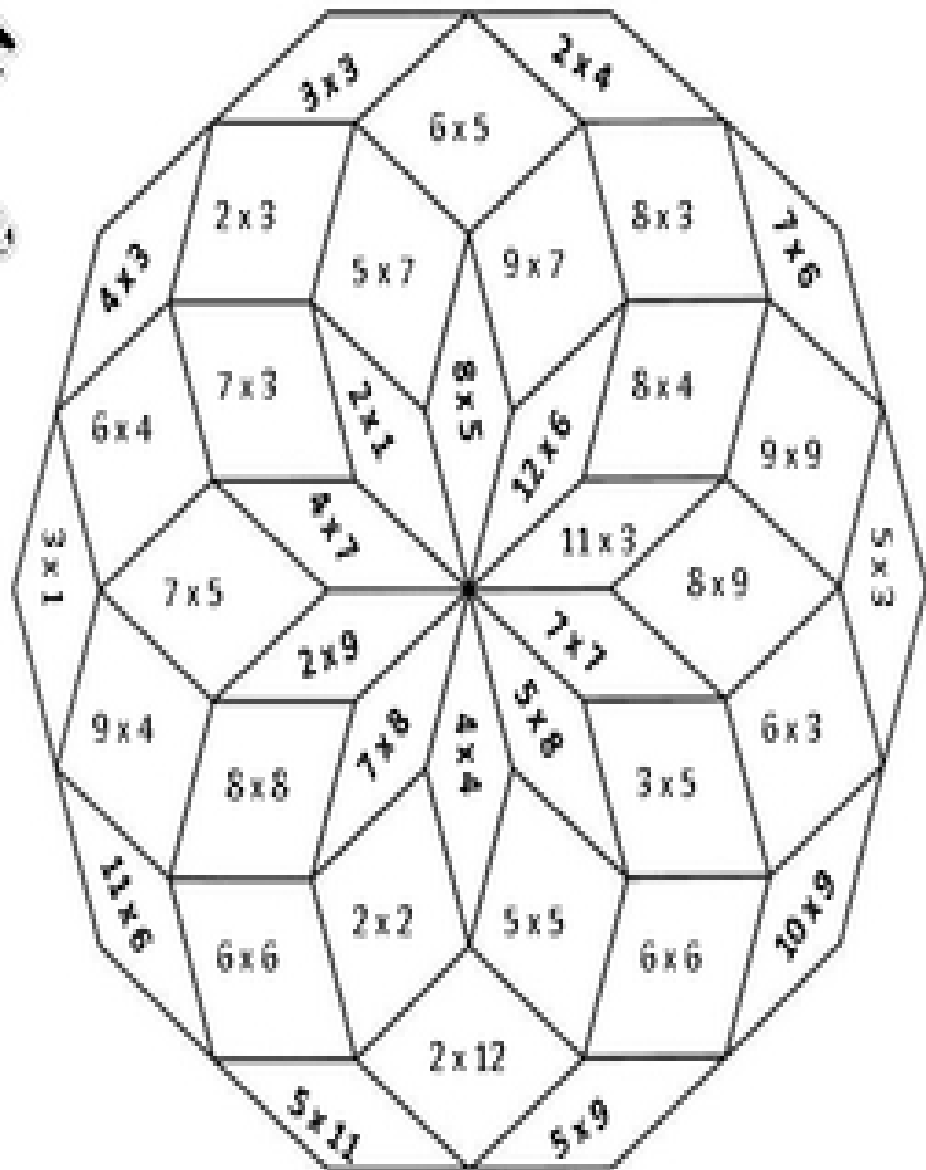

# Multiplication Mosaic

## Color Key

Even Numbers - Red  
 Odd Numbers - Blue

Name: \_\_\_\_\_