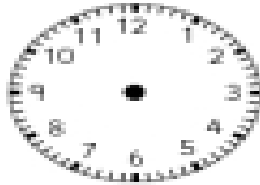

Draw the hands on these clock faces to show the times on the left.

4:10

3:40

5:30

7:15

8:25

9:55

11:05