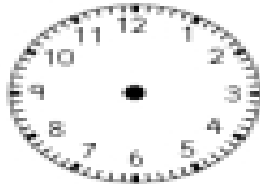

Draw the hands on these clock faces to show the times on the left.

4:10

3:40

5:30

7:15

8:25

9:55

11:05