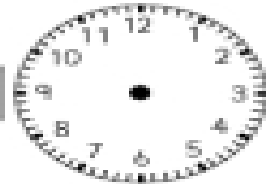

Draw the hands on these clock faces to show the times on the left.

4:10

3:40

5:30

7:15

8:25

9:55

11:05