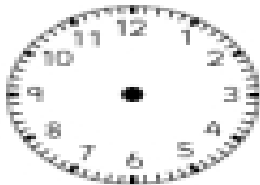

Draw the hands on these clock faces to show the times on the left.

4:10

3:40

5:30

7:15

8:25

9:55

11:05