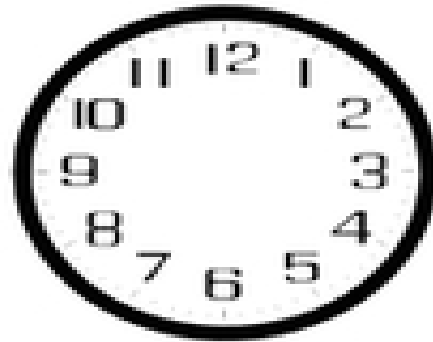

Draw the Correct Time

Draw the hands to show the correct time on each clock.

7:00

4:00

1:00

10:00