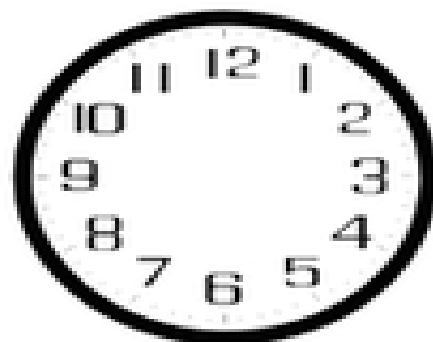

Draw the Correct Time

Draw the hands to show the correct time on each clock.

7:00

4:00

1:00

10:00