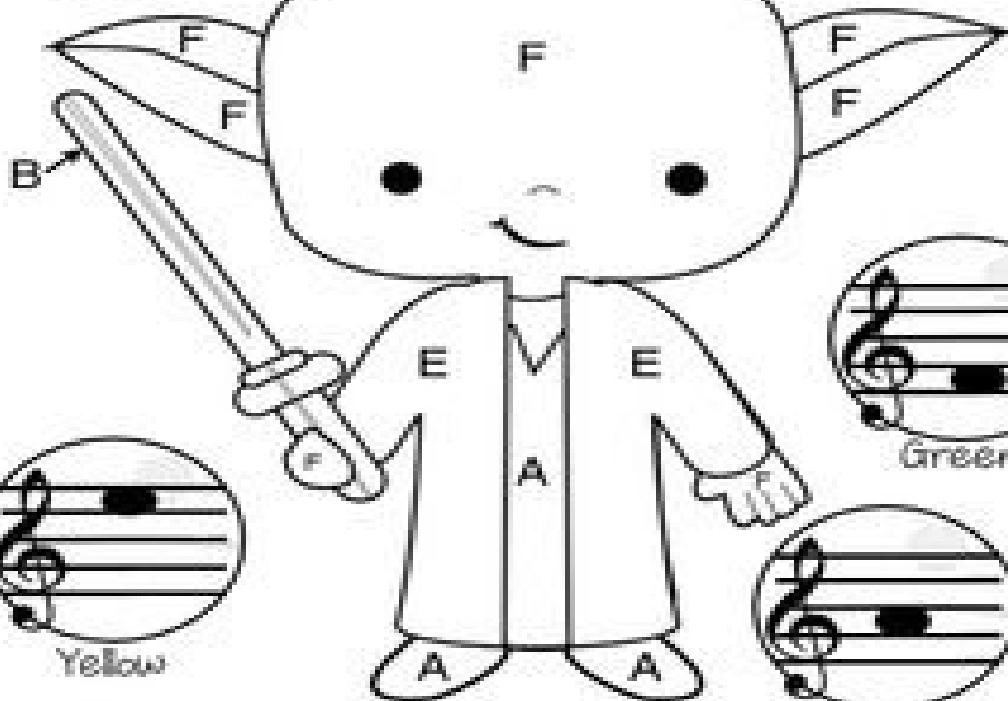

Name: _____

Color by Note

Name the note on each staff.
Color Yoda according to the correct note name.

Blue

Yellow

Green

Brown