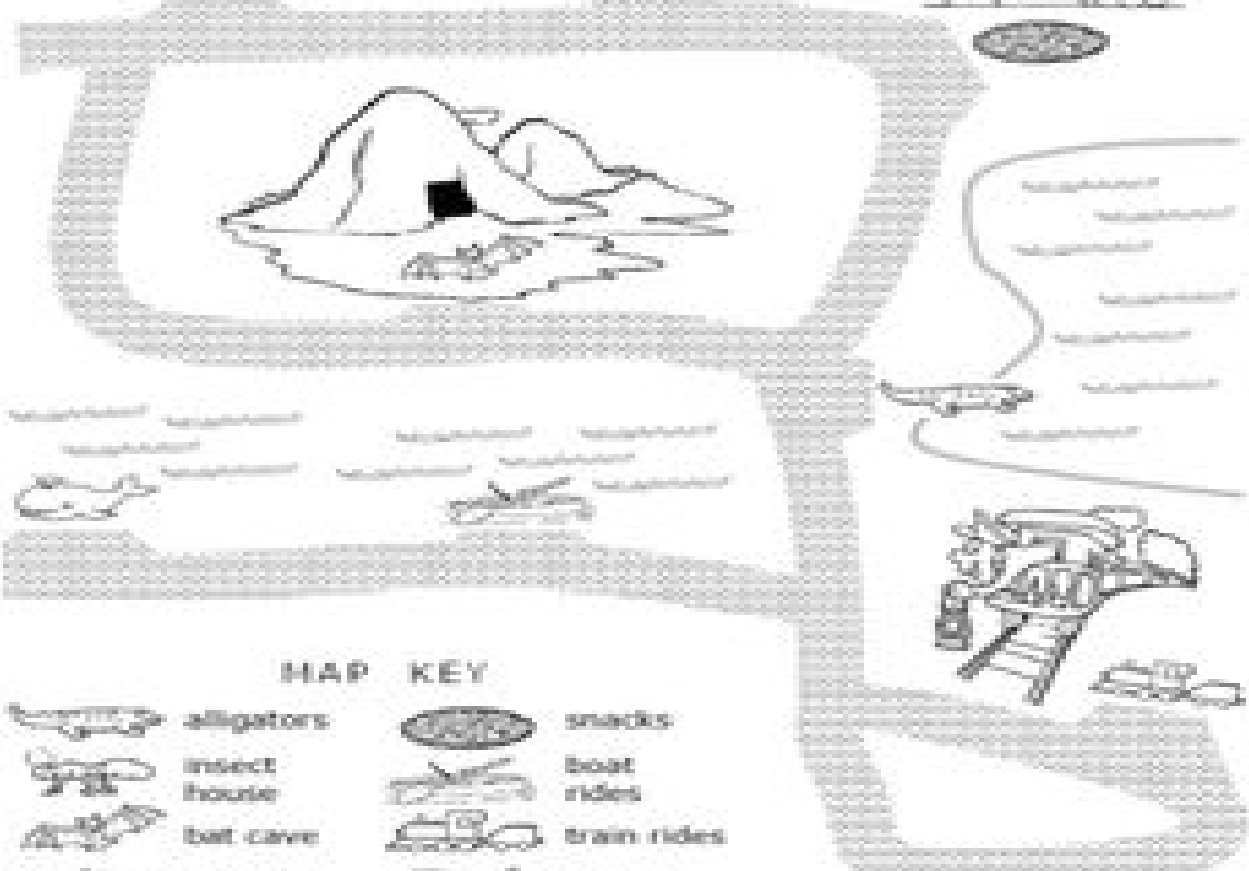

# Sheron Zoo Map

Color each symbol on the map key, then use the same color on the map.

## MAP KEY

alligators

snacks

insect  
house

boat  
rides

bat cave

train rides

aquarium