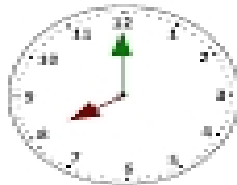

# Telling Time

Name: \_\_\_\_\_

Write the time shown in the clock.

\_\_\_\_\_

\_\_\_\_\_

\_\_\_\_\_

\_\_\_\_\_

\_\_\_\_\_