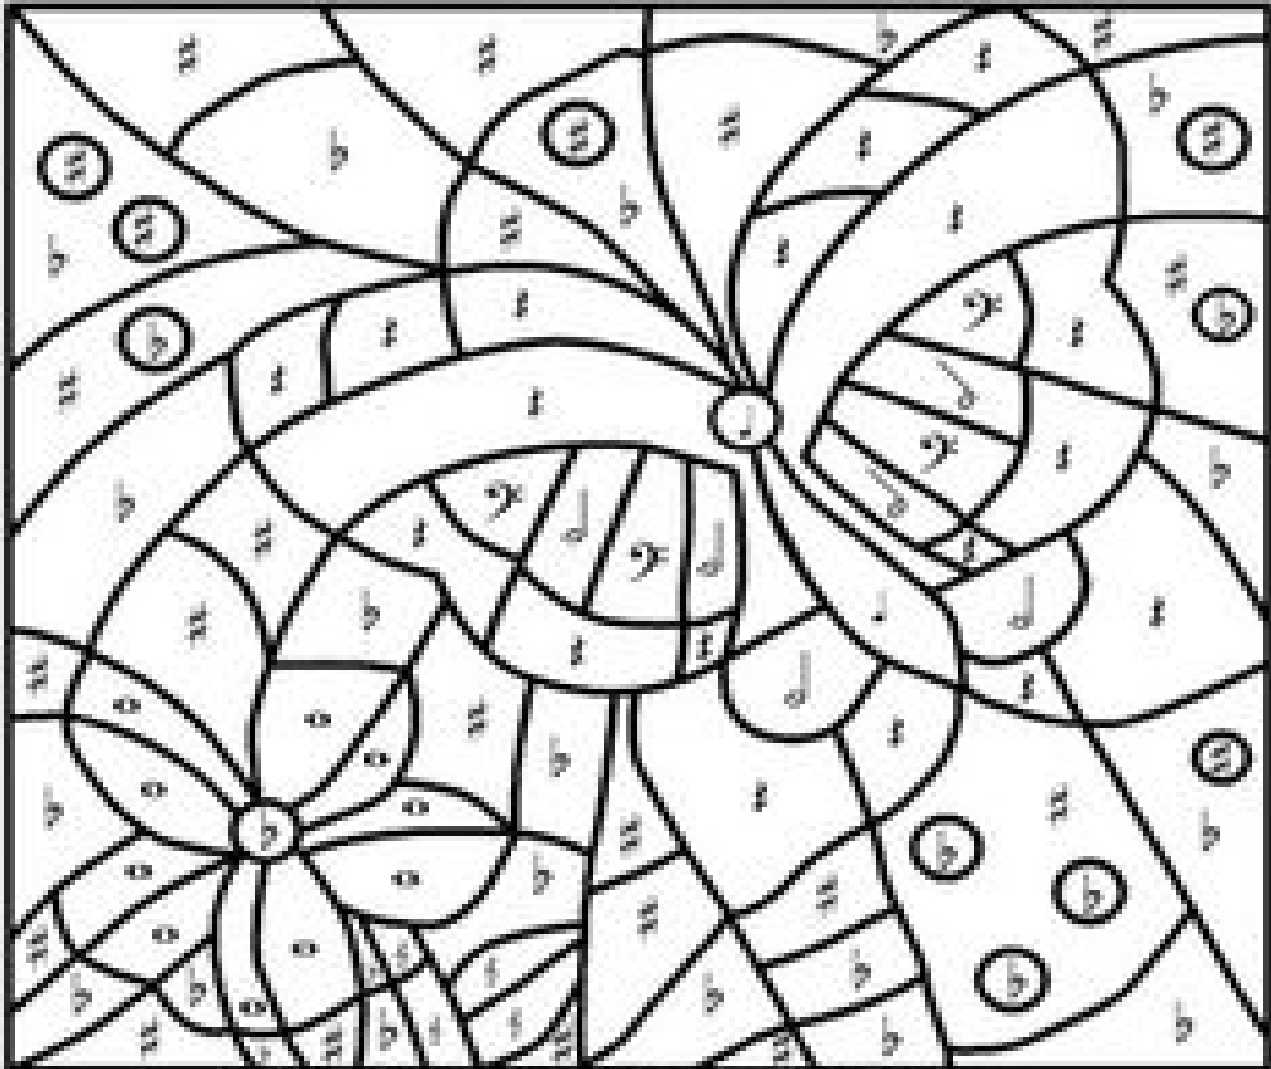

Color by Music!

Make your own color code!

Quarter note: _____	Whole note: _____	Sharp: _____
Quarter rest: _____	Treble clef: _____	Flat: _____
Half note: _____	Base clef: _____	