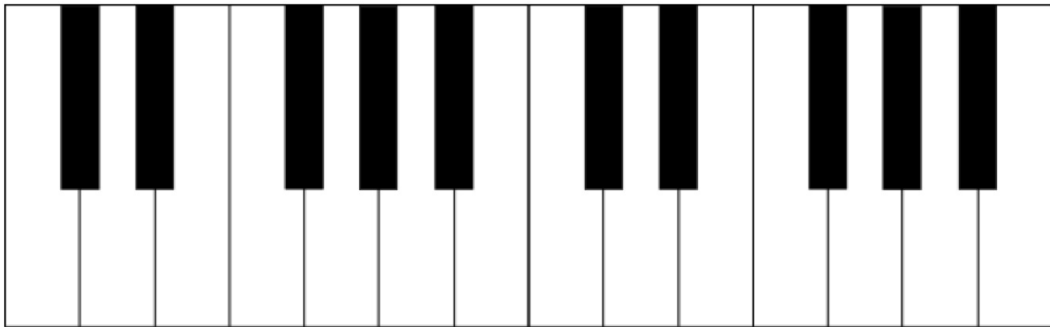

## Finding C Position

On the keyboard below color:

C's - green      D's - blue      E's - yellow  
F's - red      G's - orange

Color the fingers below to match the keys they play in C position.