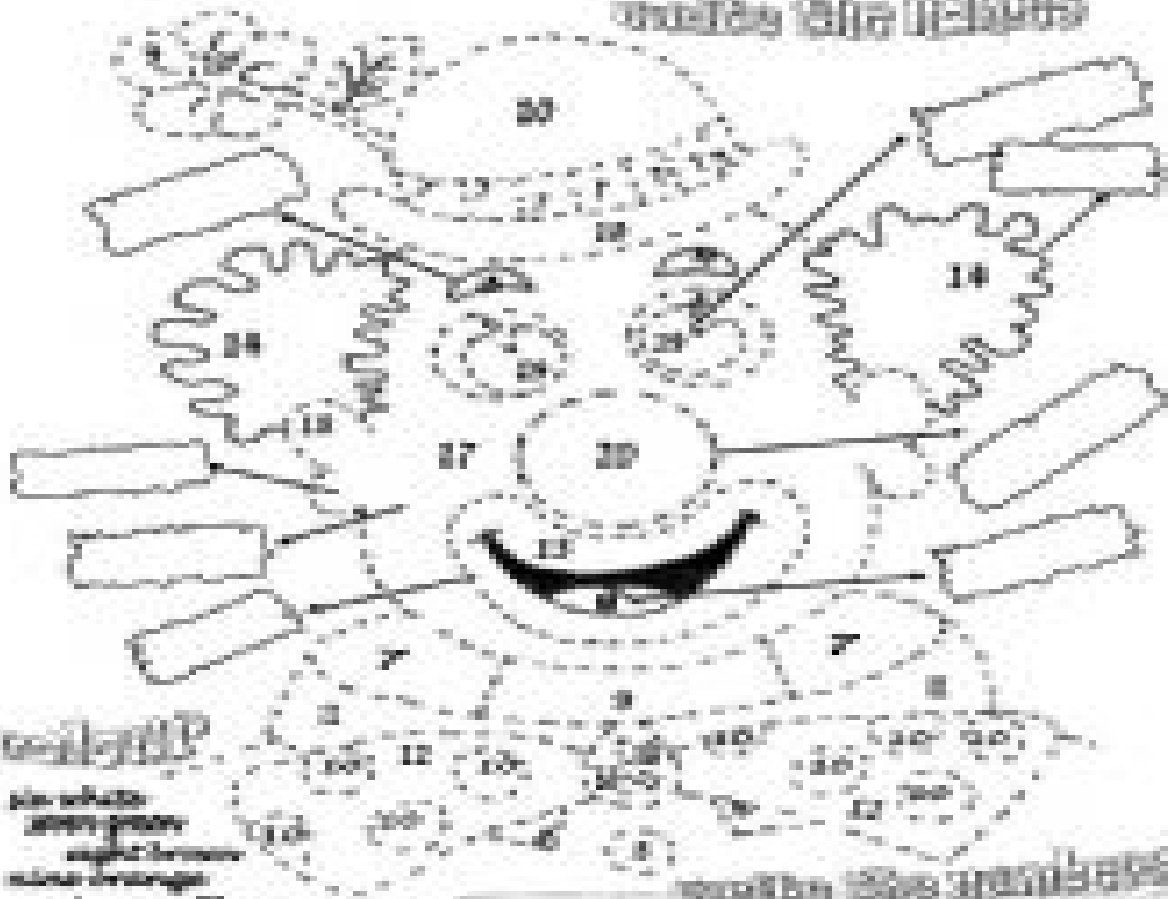

# DIAGRAM THE CLOWN

write the numbers

## coloring

- skin white
- eyes green
- eyebrows red/brown
- hair orange
- ears yellow
- clothes grey
- shoes purple
- hair band blue
- eyes and eyebrows black
- face and ears pink
- mouth nose and tongue red

## write the numbers

1	11	21
2	12	22
3	13	23
4	14	24
5	15	25
6	16	26
7	17	27
8	18	28
9	19	29
10	20	30