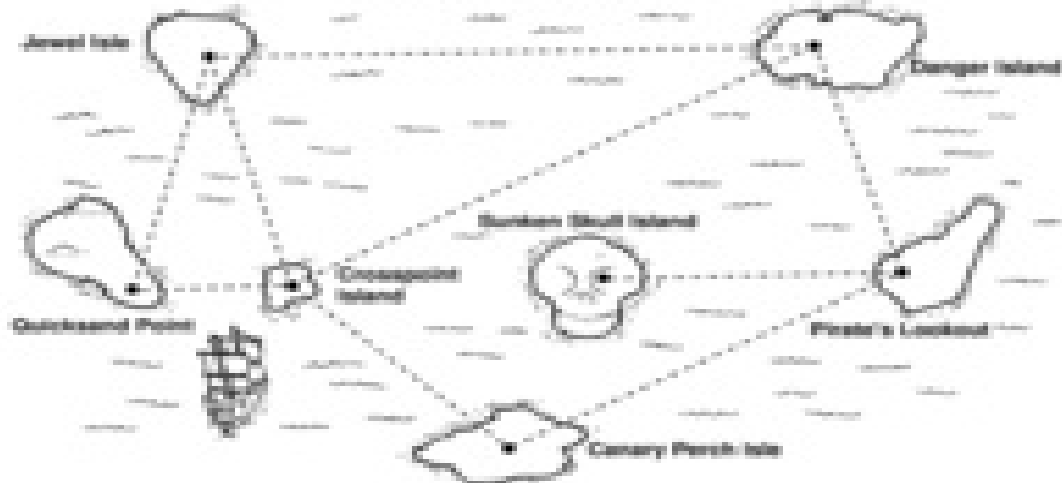

Name \_\_\_\_\_ Map scale

### The Ship's Log

Help One-Eye Charlie complete the ship's log.  
 Cut out the scale at the bottom of the page.  
 Use the scale and map to fill in the log.

Ship's Log		
Places Traveled	Distance in Inches	Distance in Miles
Sunken Skull Island to Private's Lookout		
Private's Lookout to Canary Parrot Isle		
Canary Parrot Isle to Crosspoint Island		
Crosspoint Island to Jewel Isle		
Jewel Isle to Danger Island		
Danger Island to Crosspoint Island		
Crosspoint Island to Quicksand Point		
Quicksand Point to Jewel Isle		