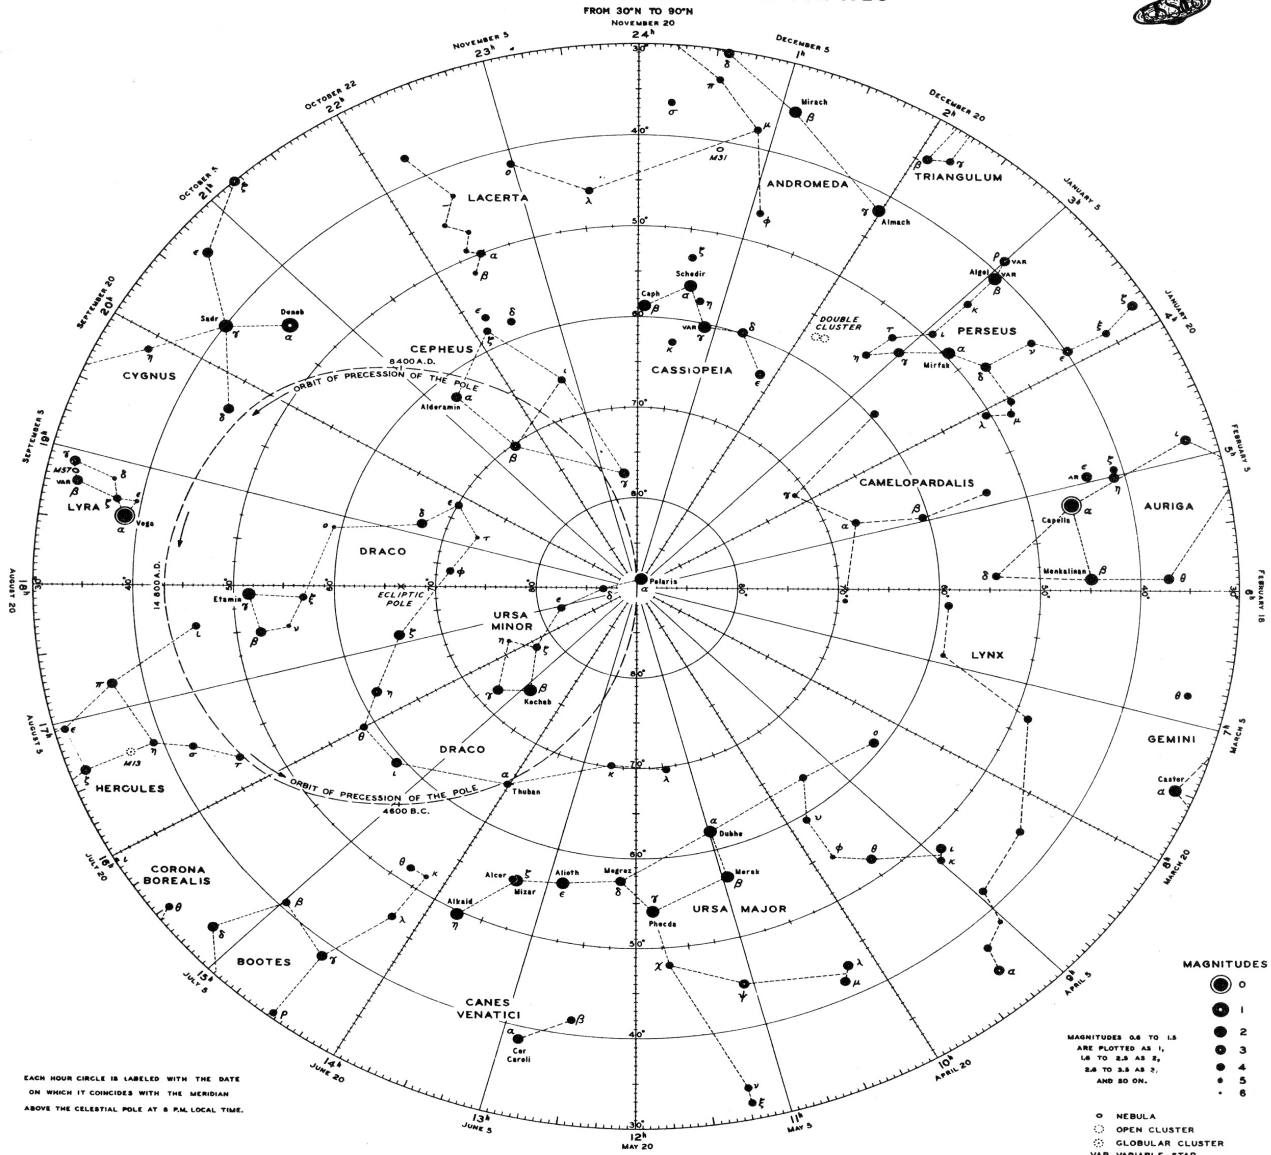

# SC2 CONSTELLATION CHART

## NORTH CIRCUMPOLAR REGION - EPOCH 1925

PRINTED IN U.S.A.

ESSCO® — SKY PUBLISHING CORPORATION, 49 BAY STATE RD., CAMBRIDGE, MASS. 02238-1290